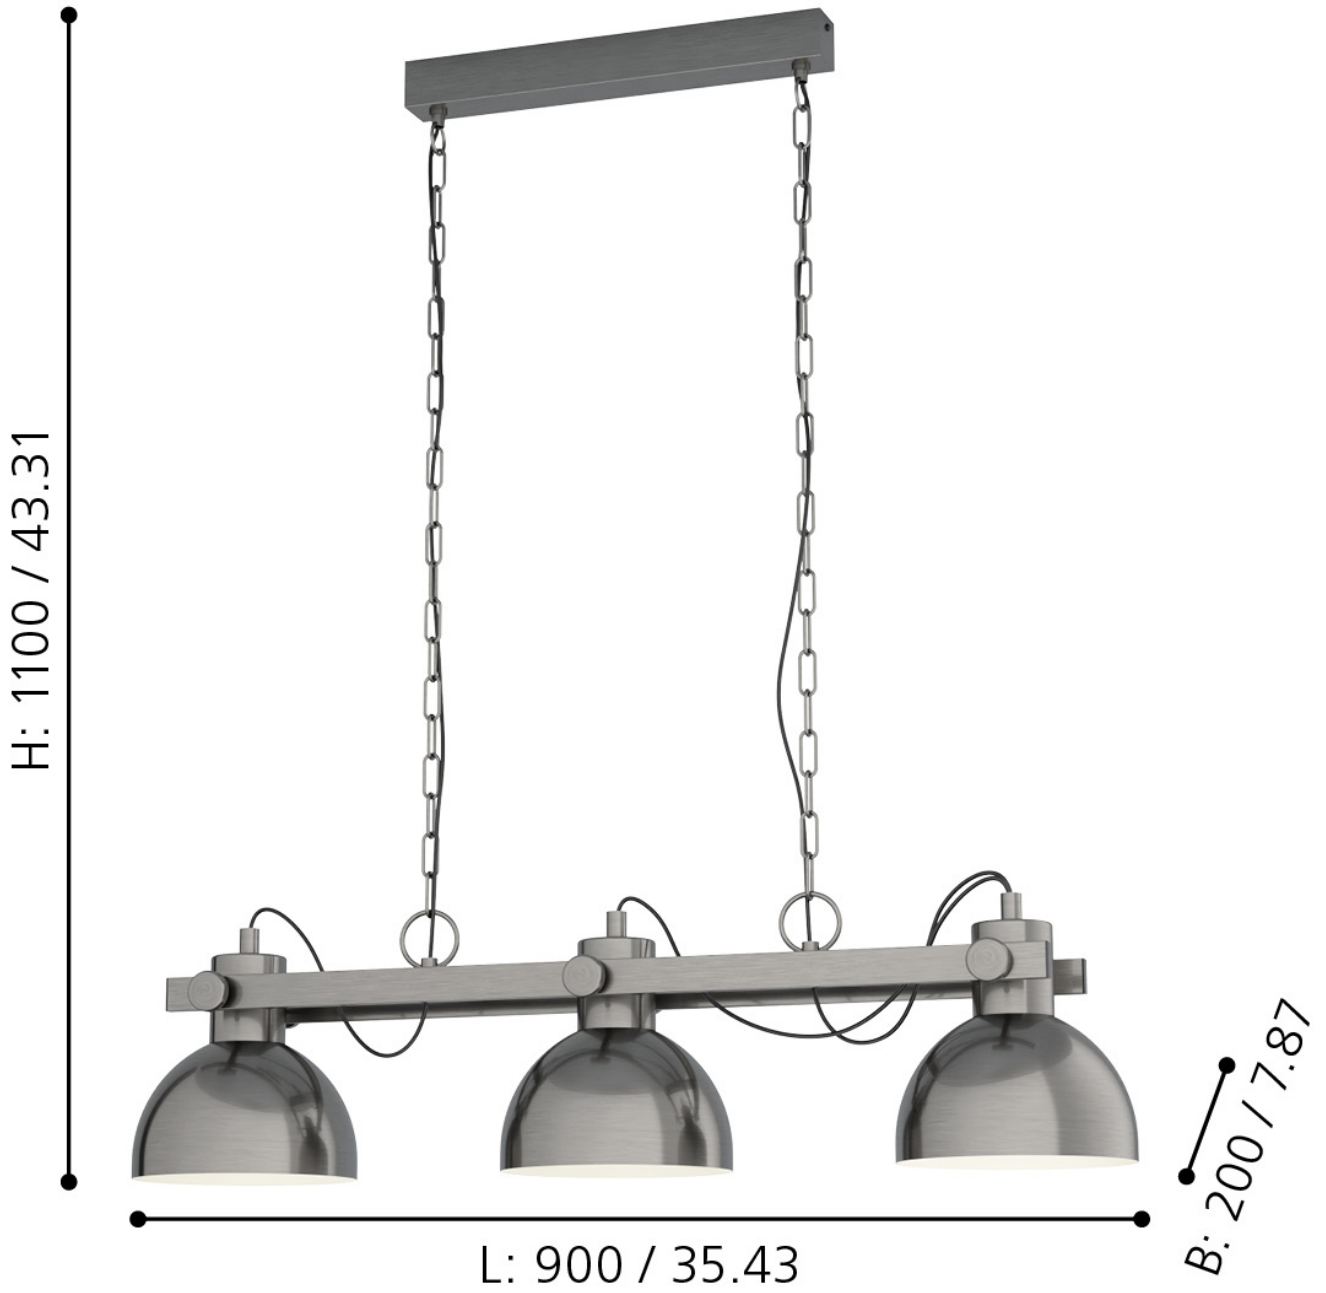

Eglo Lighting - Lubenham 1 - 43168 - Antique Nickel Cream 3 Light Bar Ceiling Pendant Light

mm / inch

CONTACT