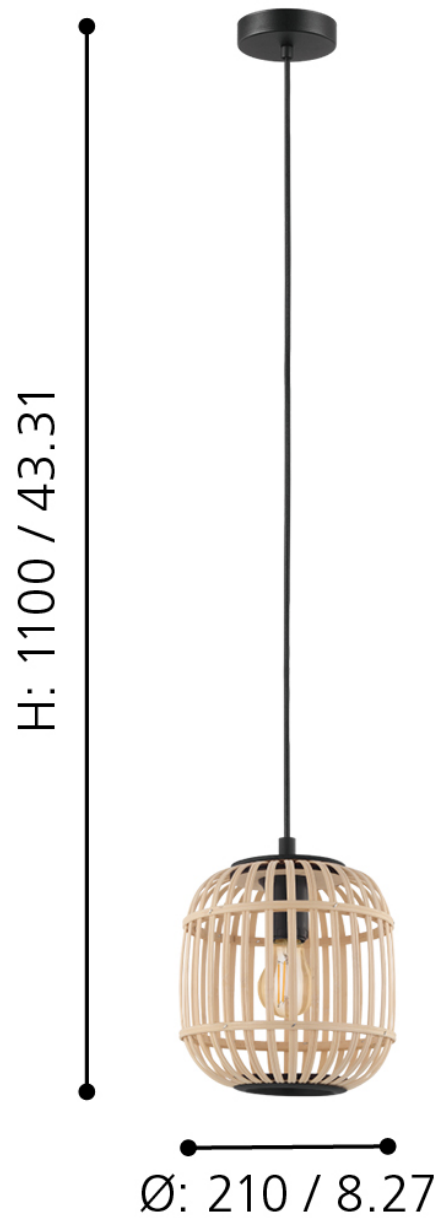

Eglo Lighting - Bordesley - 43231 - Black Natural Wood Ceiling Pendant Light

mm / inch

CONTACT