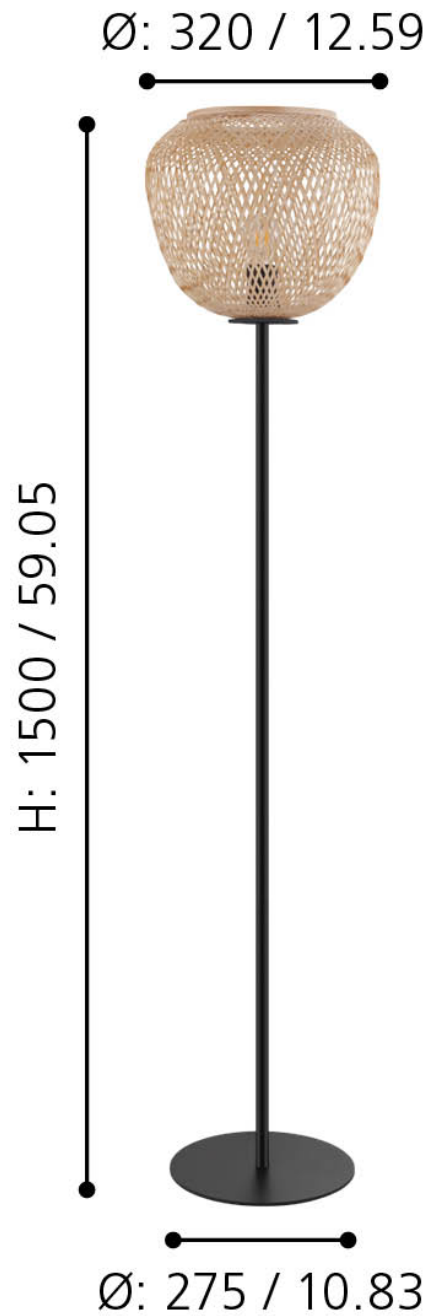

Eglo Lighting - Dembleby - 43264 - Black Natural Wood Floor Lamp

mm / inch

CONTACT