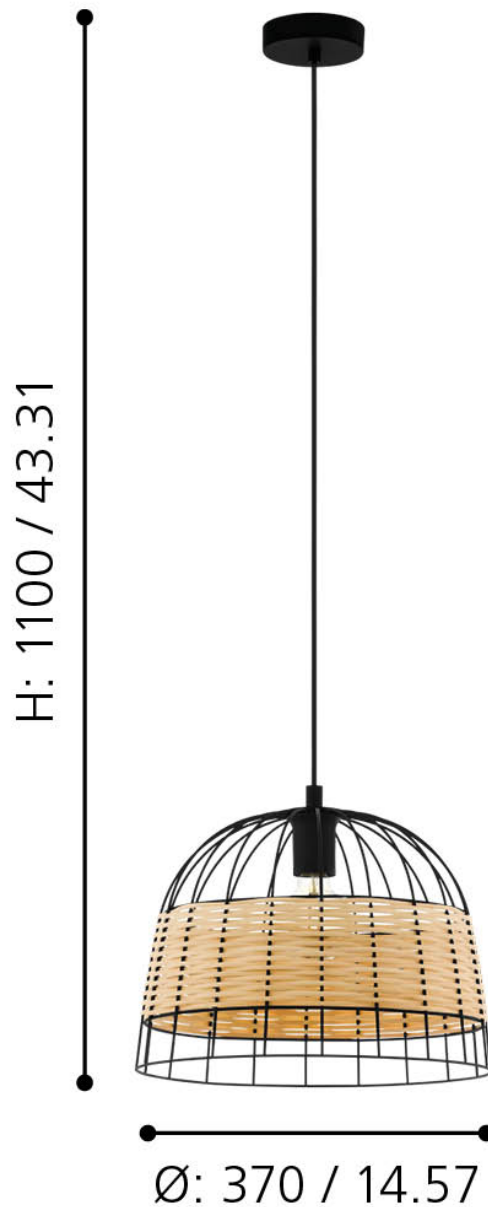

Eglo Lighting - Anwick - 43311 - Black Natural Rattan Ceiling Pendant Light

mm / inch

CONTACT