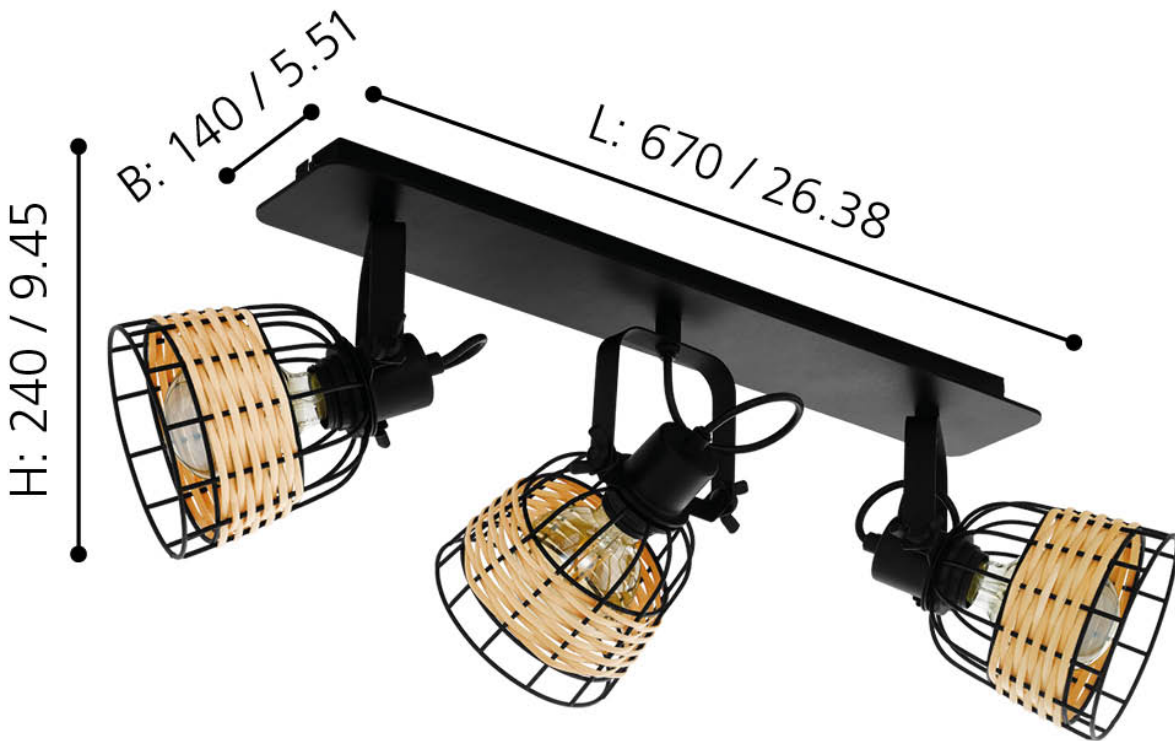

Eglo Lighting - Anwick 1 - 43326 - Black Natural Rattan 3 Light Ceiling Spotlight

mm / inch

CONTACT