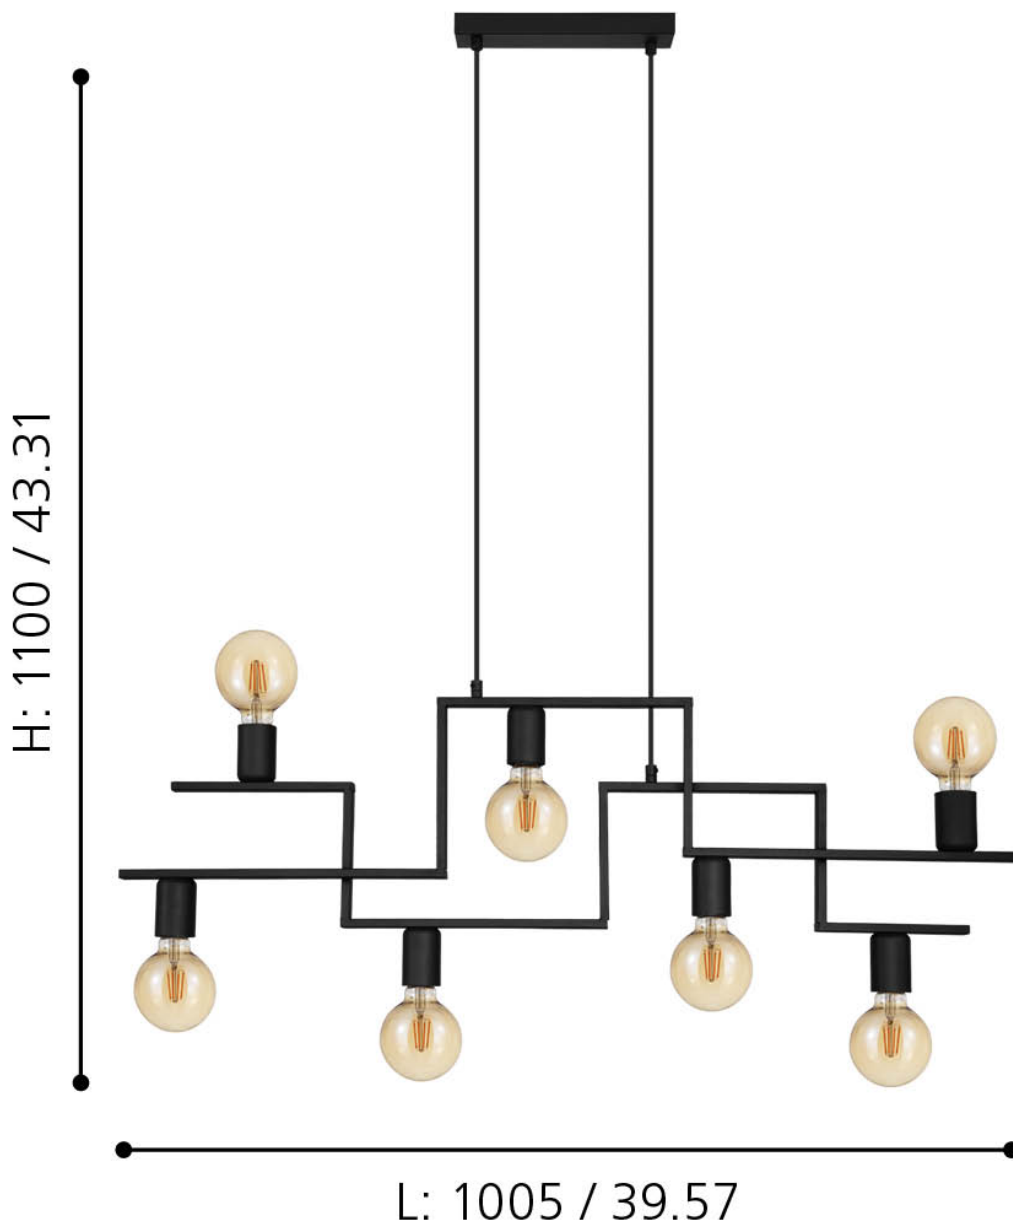

Eglo Lighting - Fembard - 43365 - Black 7 Light Bar Ceiling Pendant Light

mm / inch

CONTACT