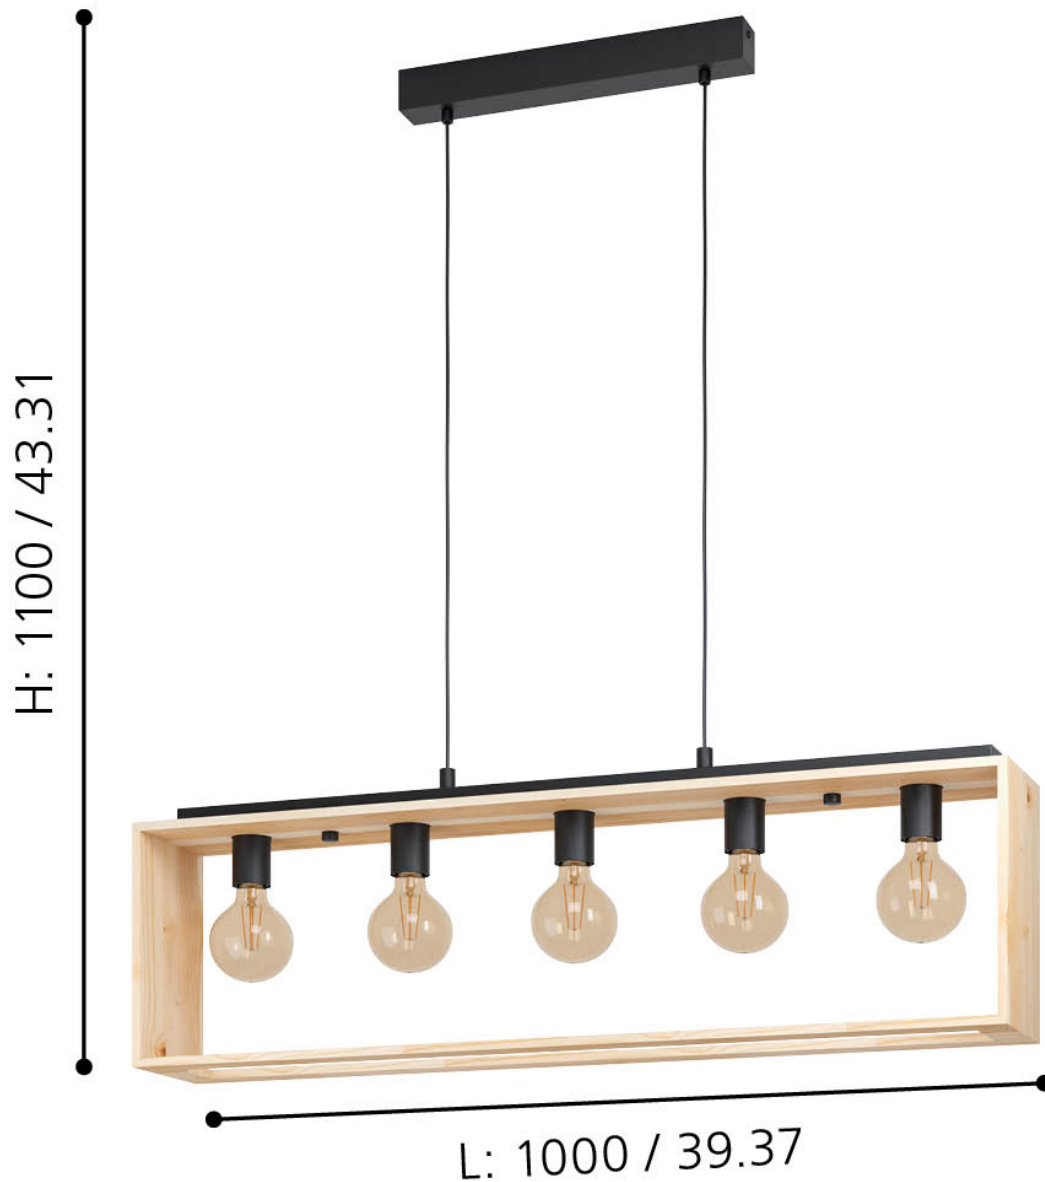

Eglo Lighting - Famborough - 43414 - Black Wood 5 Light Bar Ceiling Pendant Light

mm / inch

**CONTACT**