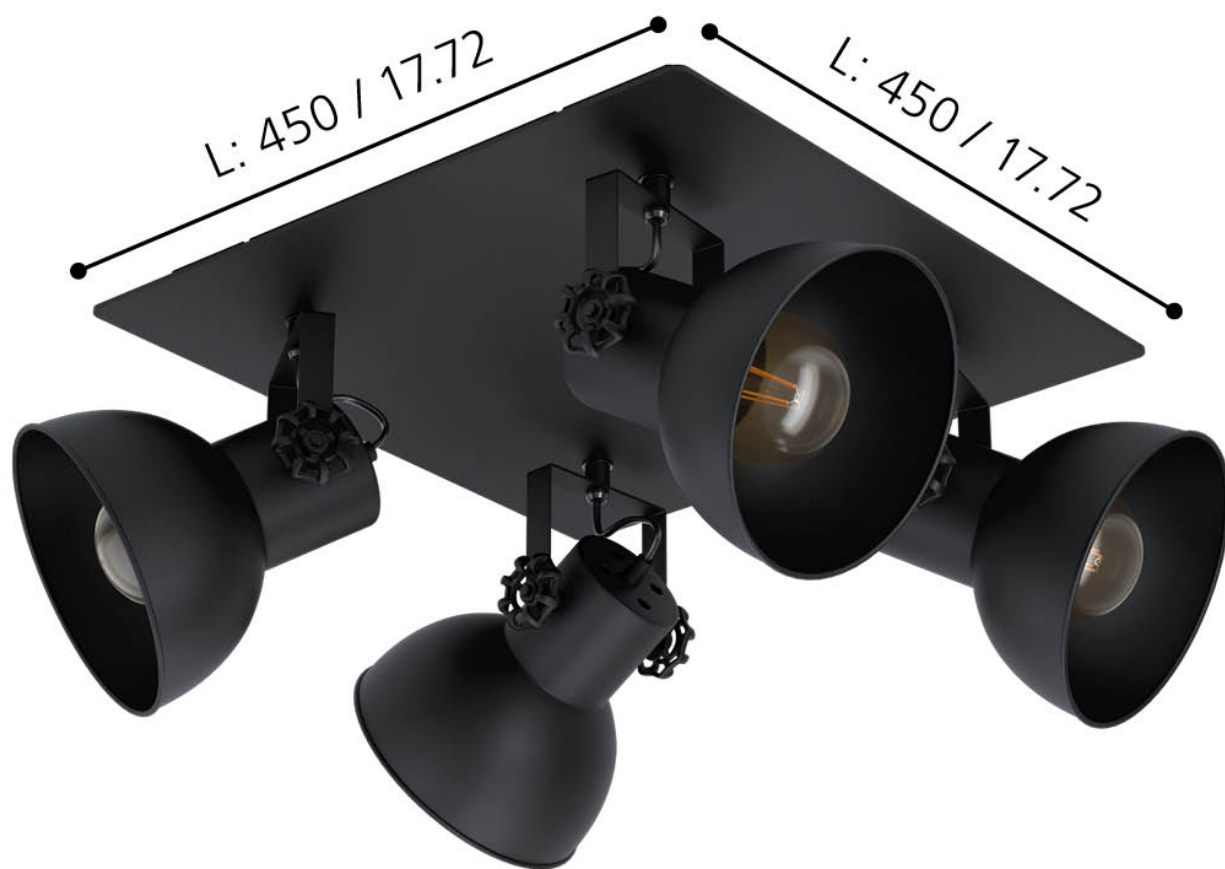

Eglo Lighting - Barnstaple 1 - 43434 - Black Wood 4 Light Ceiling Spotlight

mm / inch

CONTACT