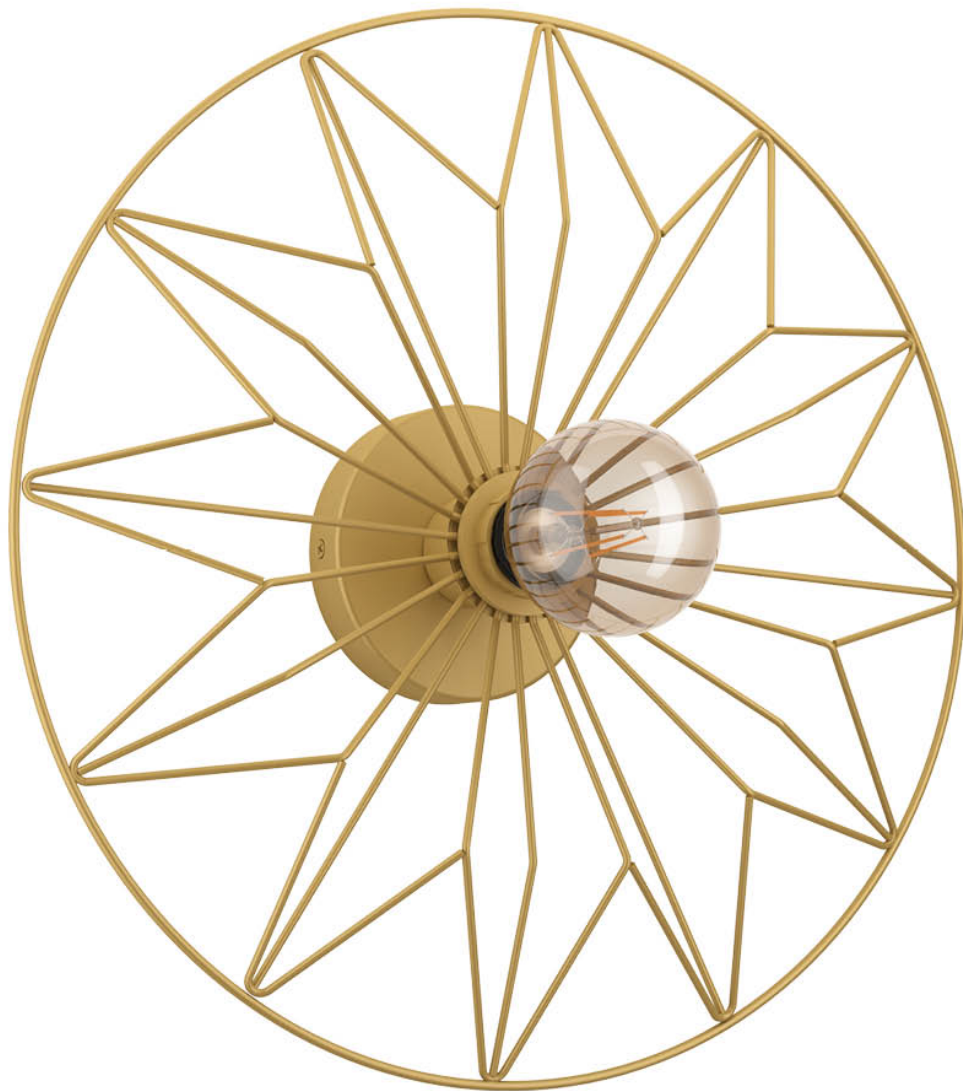

Eglo Lighting - Castanuelo - 43443 - Gold Flush Ceiling Light

mm / inch

Ø: 425 / 16.73

CONTACT