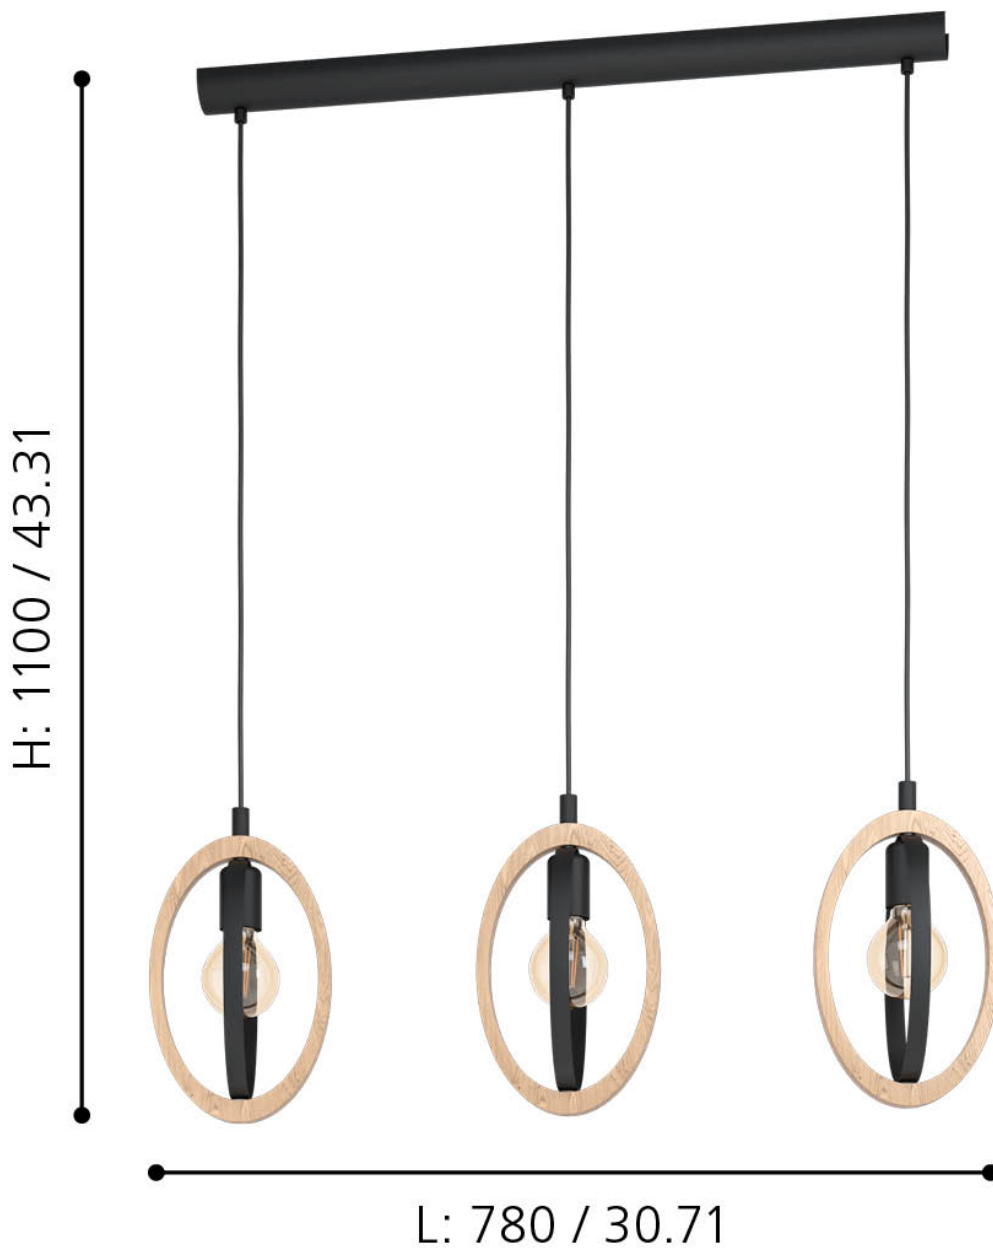

Eglo Lighting - Basildon - 43462 - Black Wood 3 Light Bar Ceiling Pendant Light

mm / inch

CONTACT