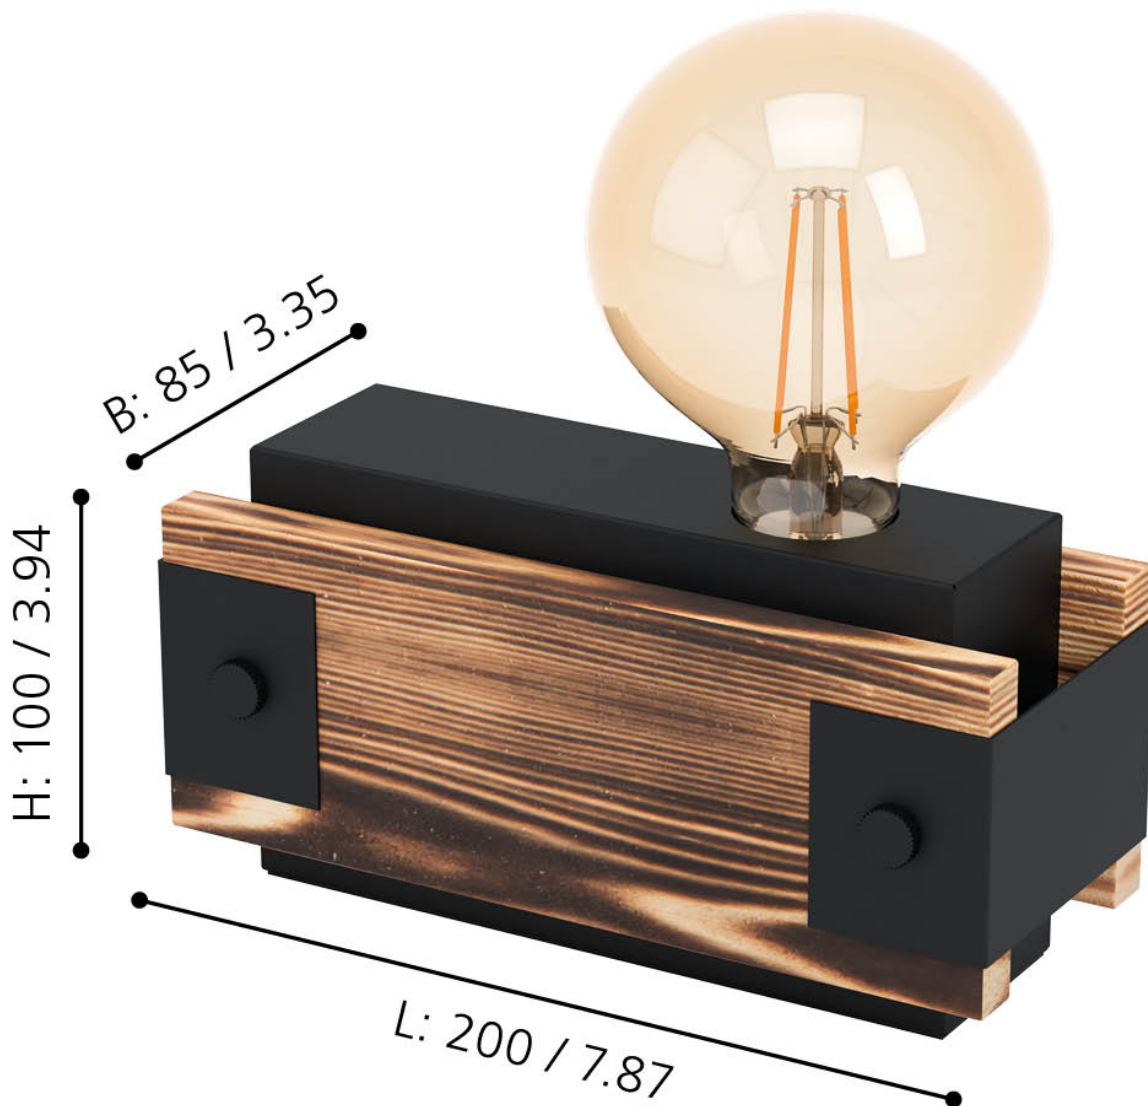

Eglo Lighting - Layham - 43469 - Wood Black Table Lamp

mm / inch

CONTACT