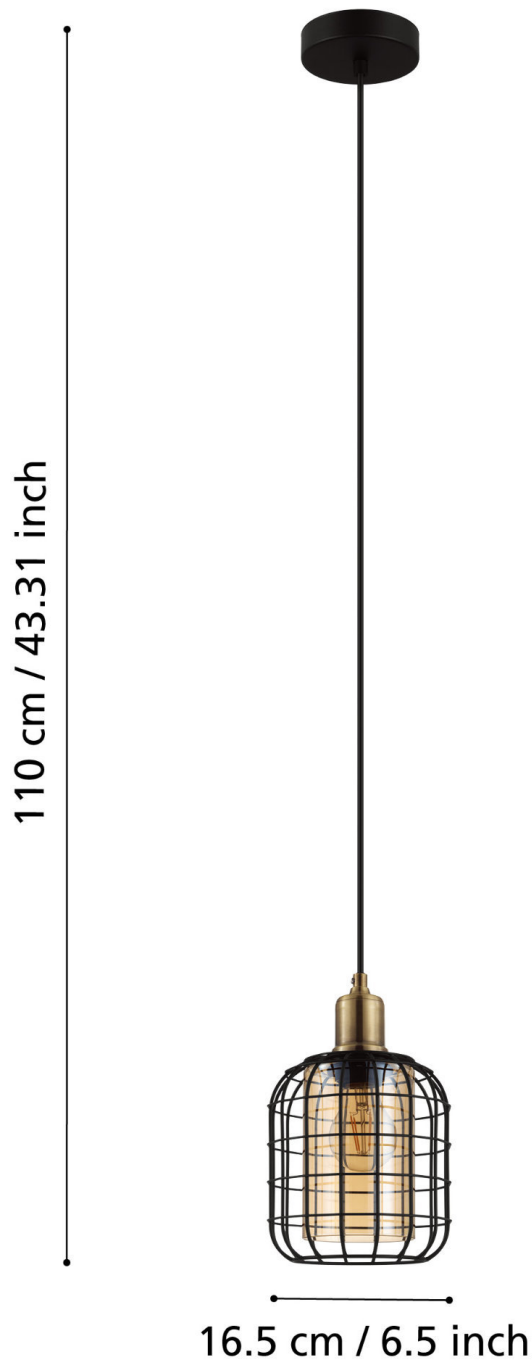

Eglo Lighting - Chisle - 43527 - Black Bronze Amber Glass Ceiling Pendant Light

CONTACT