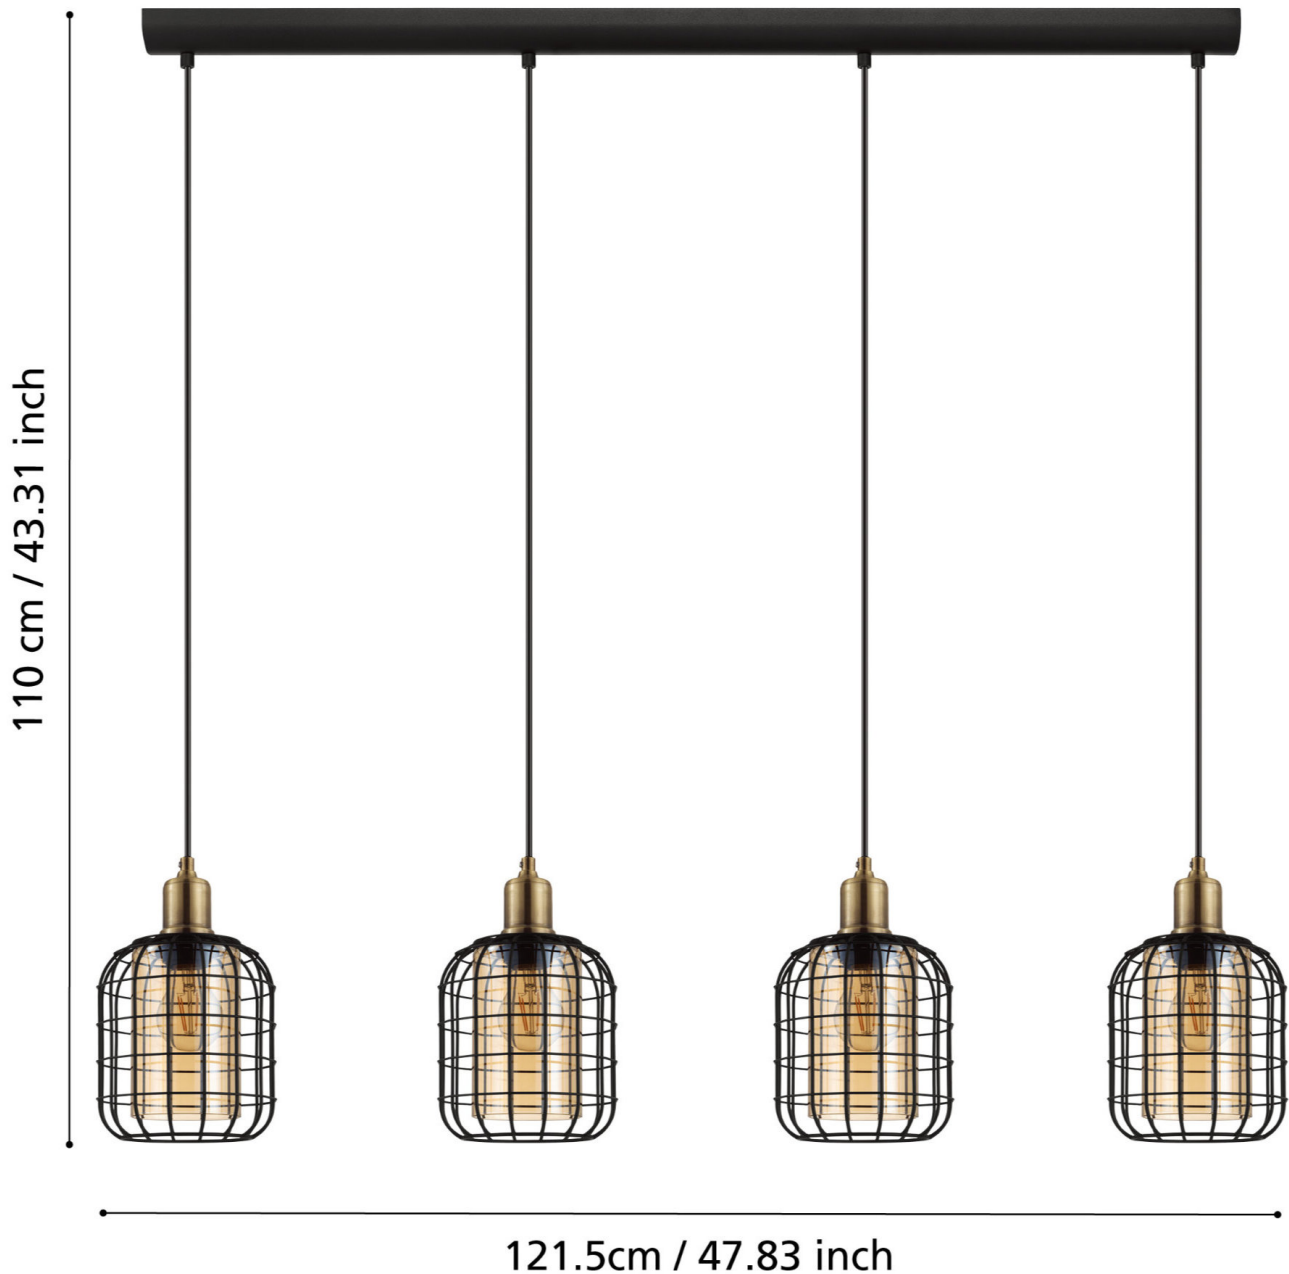

Eglo Lighting - Chisle - 43528 - Black Bronze Amber Glass 4 Light Bar Ceiling Pendant Light

CONTACT