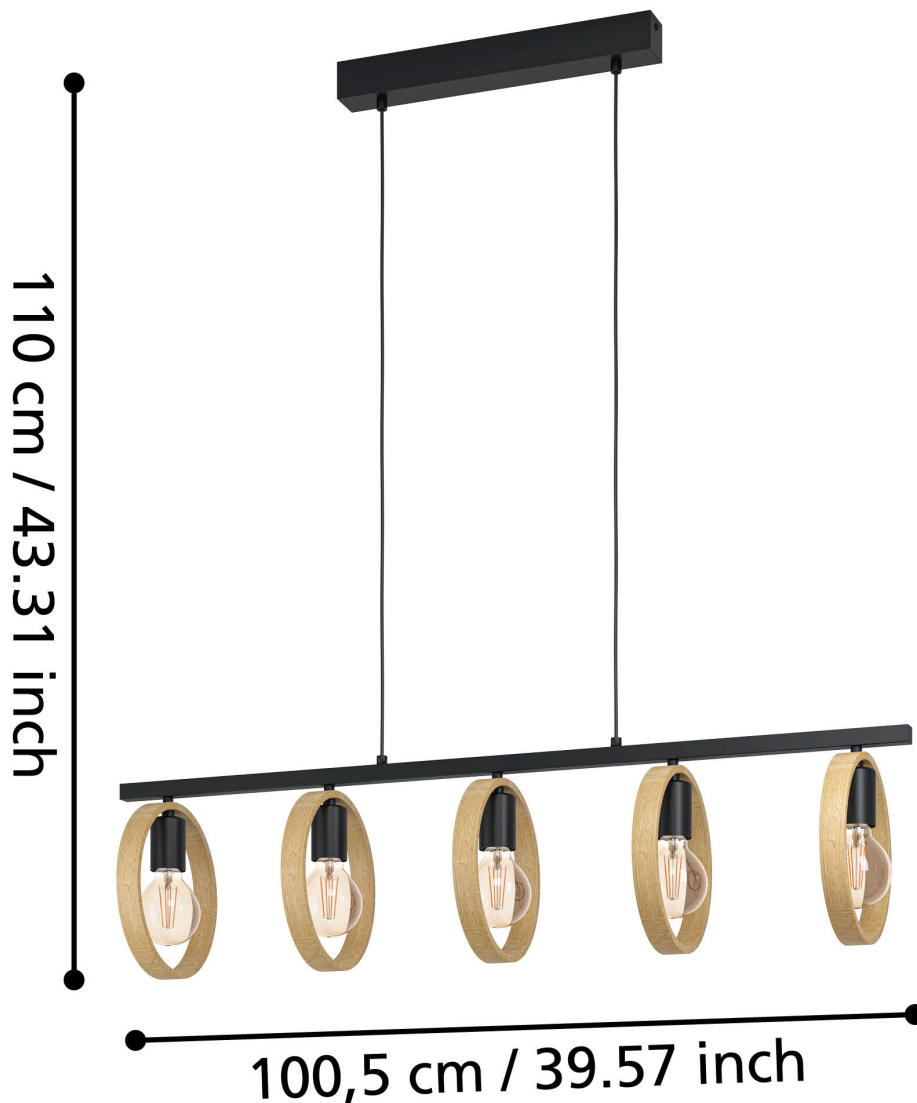

Eglo Lighting - Ipsden - 43552 - Black Wood 5 Light Bar Ceiling Pendant Light

CONTACT