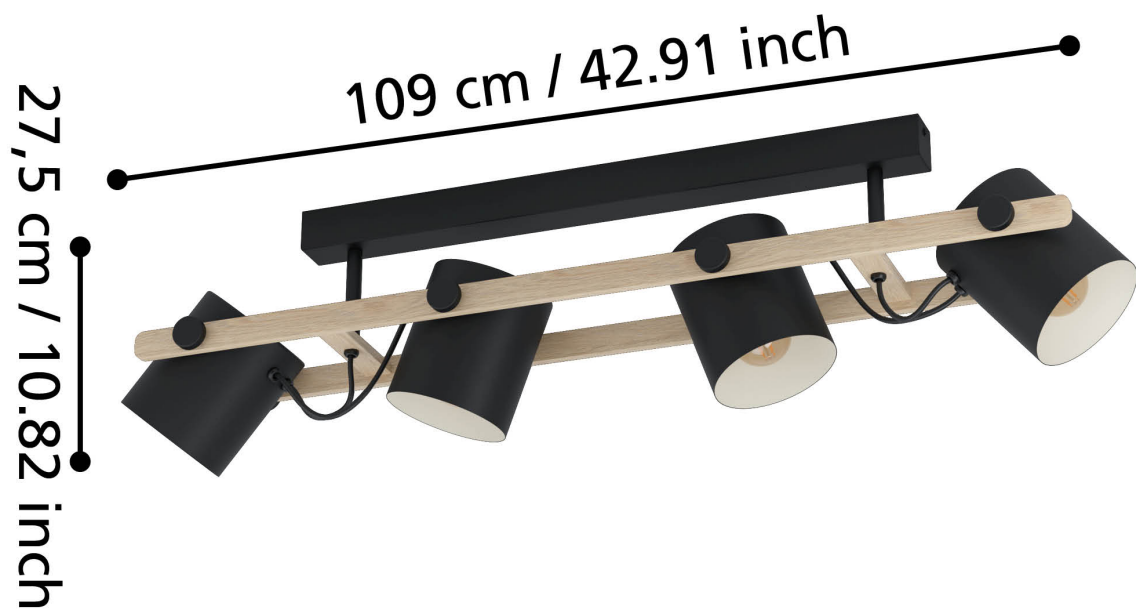

Eglo Lighting - Hornwood - 43558 - Black Cream Wood 4 Light Ceiling Spotlight

CONTACT