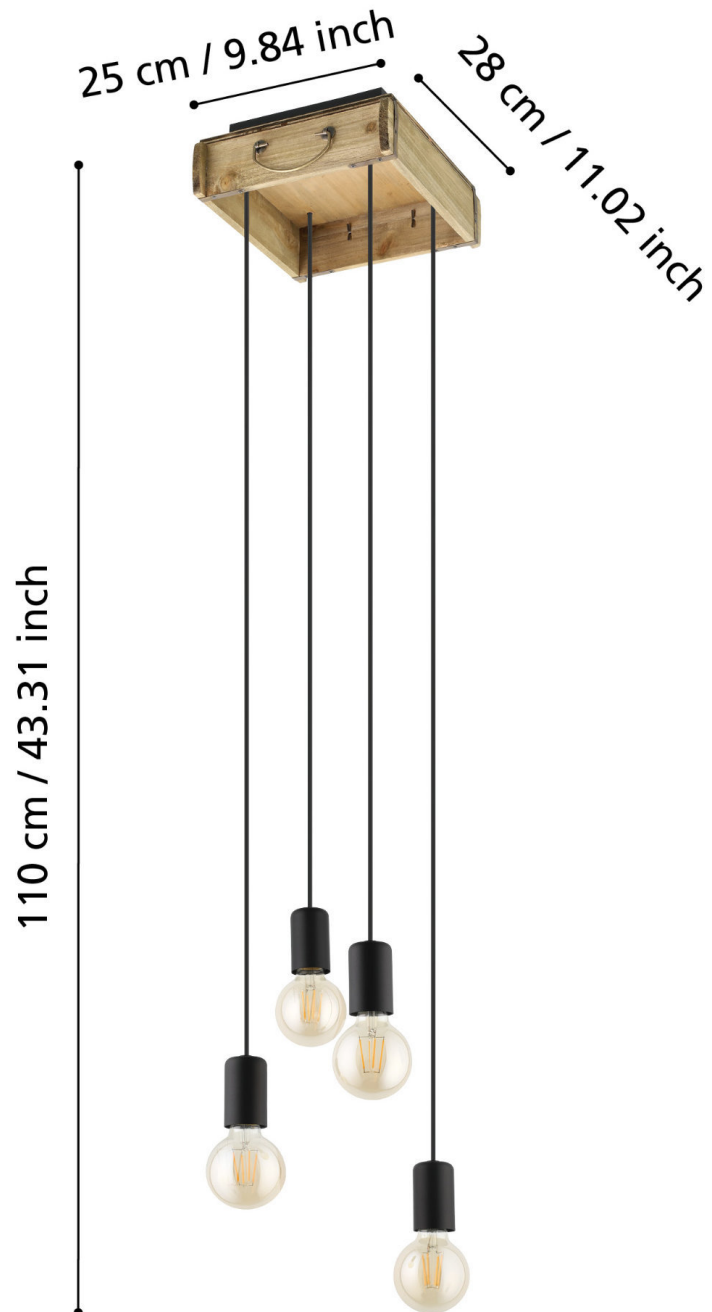

Eglo Lighting - Wootton - 43591 - Wood Black 4 Light Ceiling Pendant Light

CONTACT