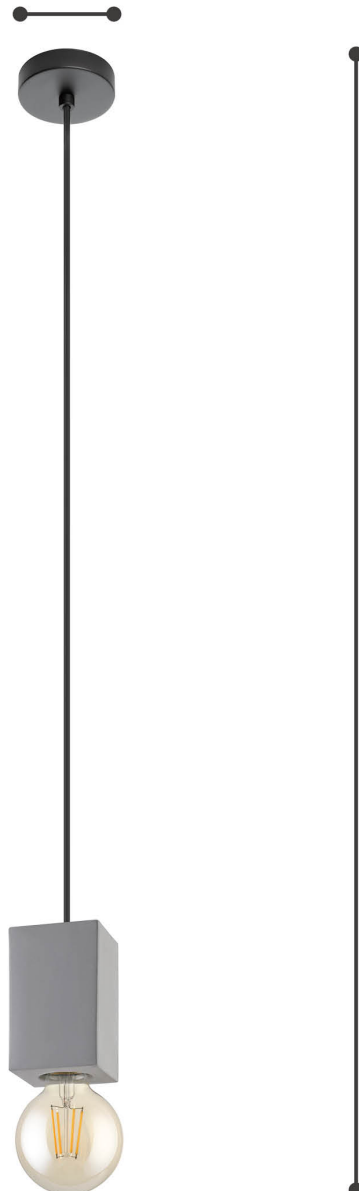

Eglo Lighting - Prestwick 3 - 43597 - Black Grey Concrete Ceiling Pendant Light

Ø10,5 cm / 4.133 inch

110 cm / 43.30 inch

**CONTACT**