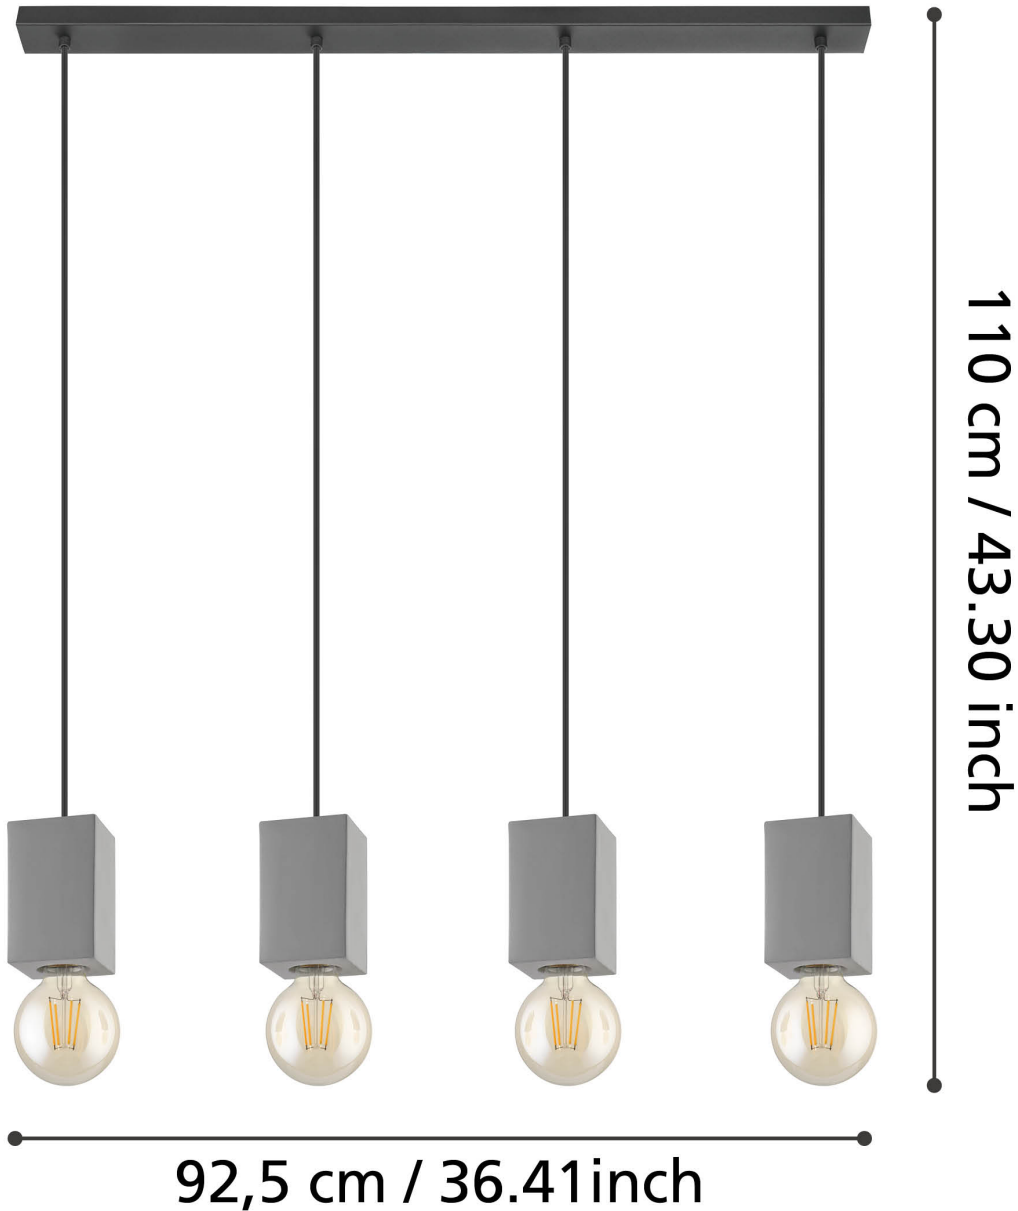

Eglo Lighting - Prestwick 3 - 43598 - Black Grey Concrete 4 Light Bar Ceiling Pendant Light

CONTACT