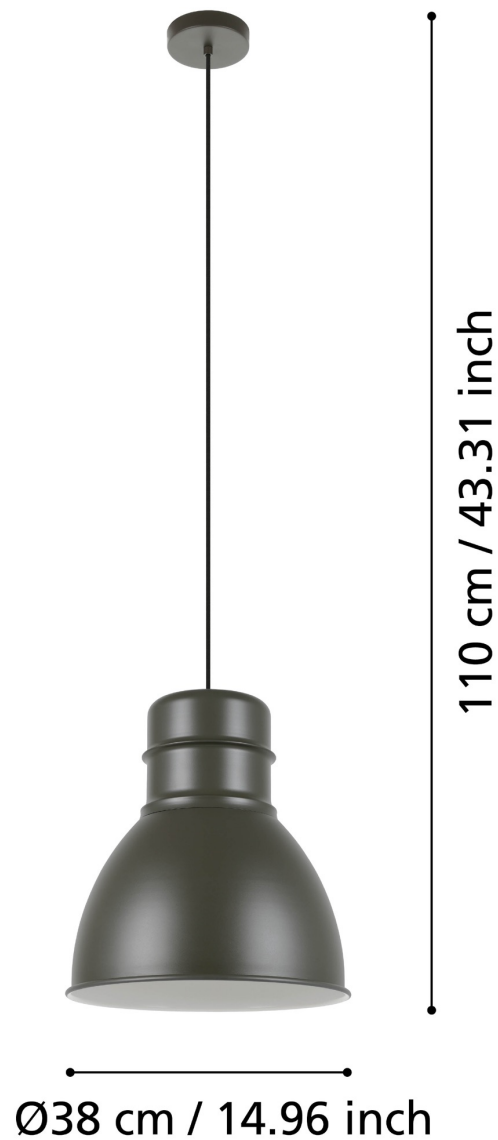

Eglo Lighting - Ebury - 43622 - Grey White Ceiling Pendant Light

CONTACT