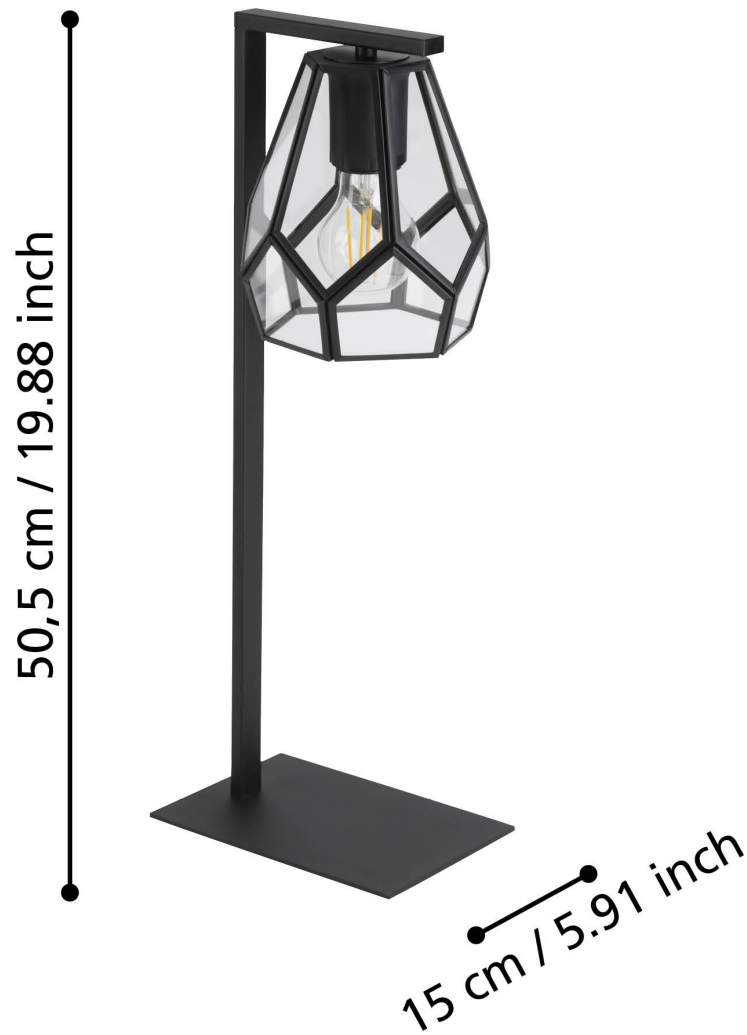

Eglo Lighting - Mardyke - 43646 - Black Clear Glass Table Lamp

CONTACT