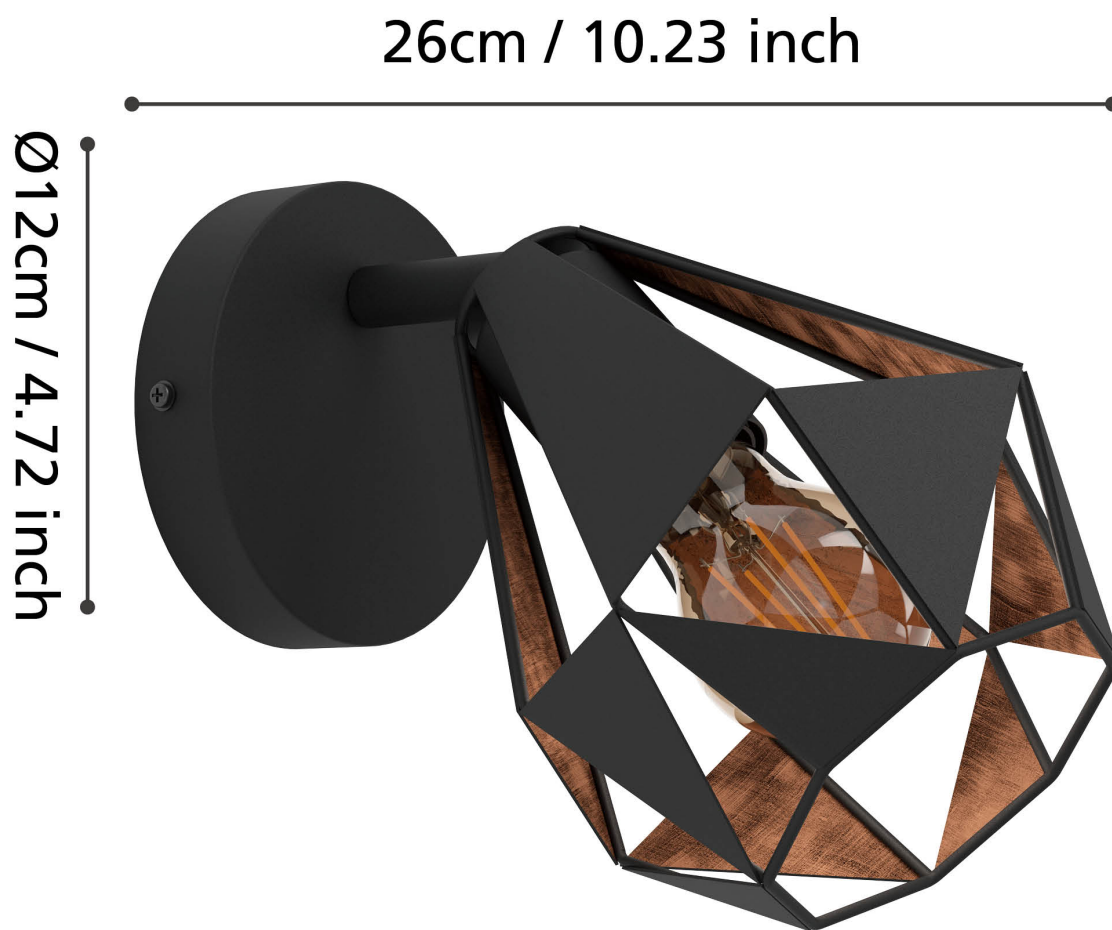

Eglo Lighting - Carlton 7 - 43715 - Black Antique Copper Spotlight

CONTACT