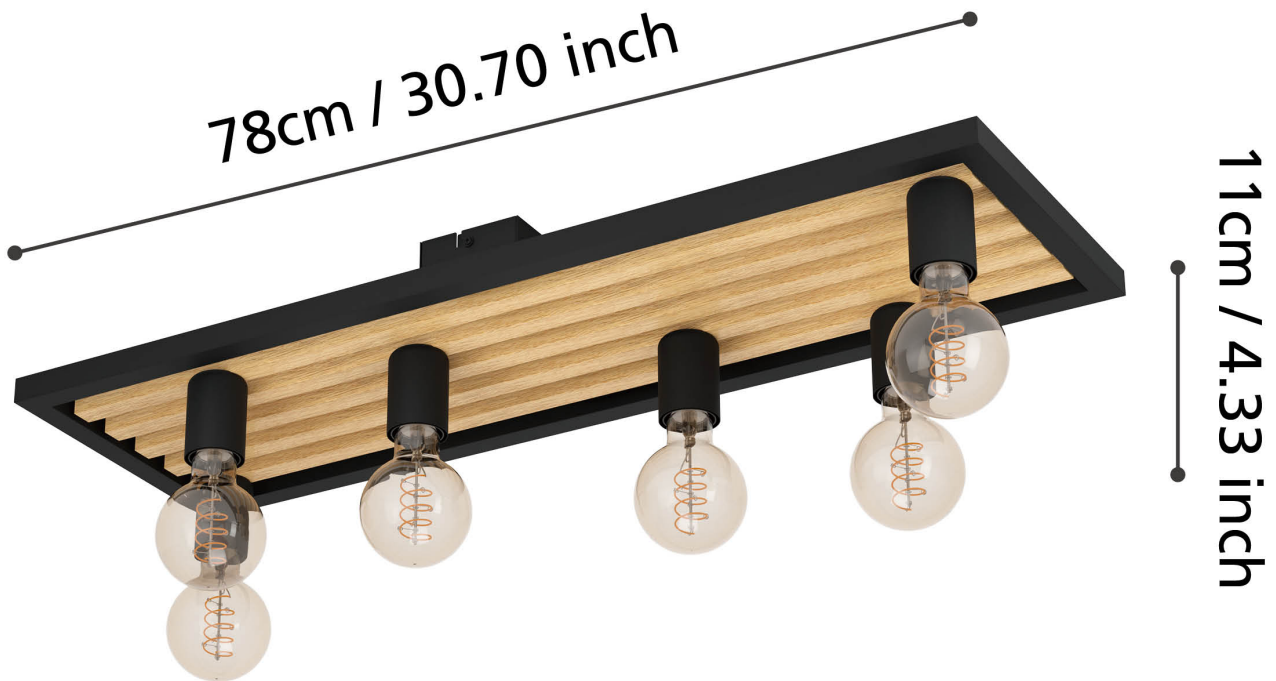

Eglo Lighting - Consett - 43724 - Black Wood 6 Light Flush Ceiling Light

CONTACT