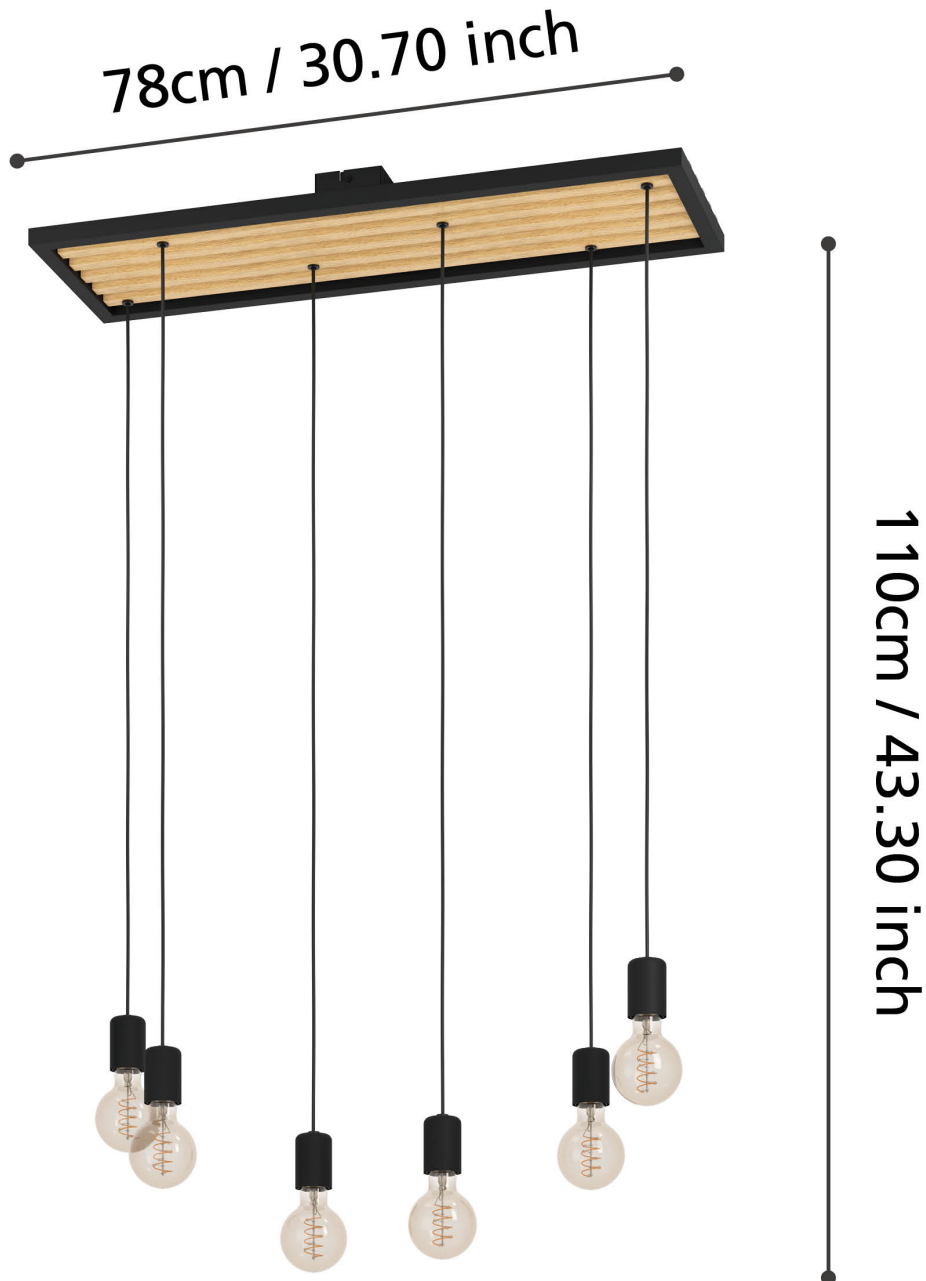

Eglo Lighting - Consett - 43725 - Black Wood 6 Light Ceiling Pendant Light

CONTACT