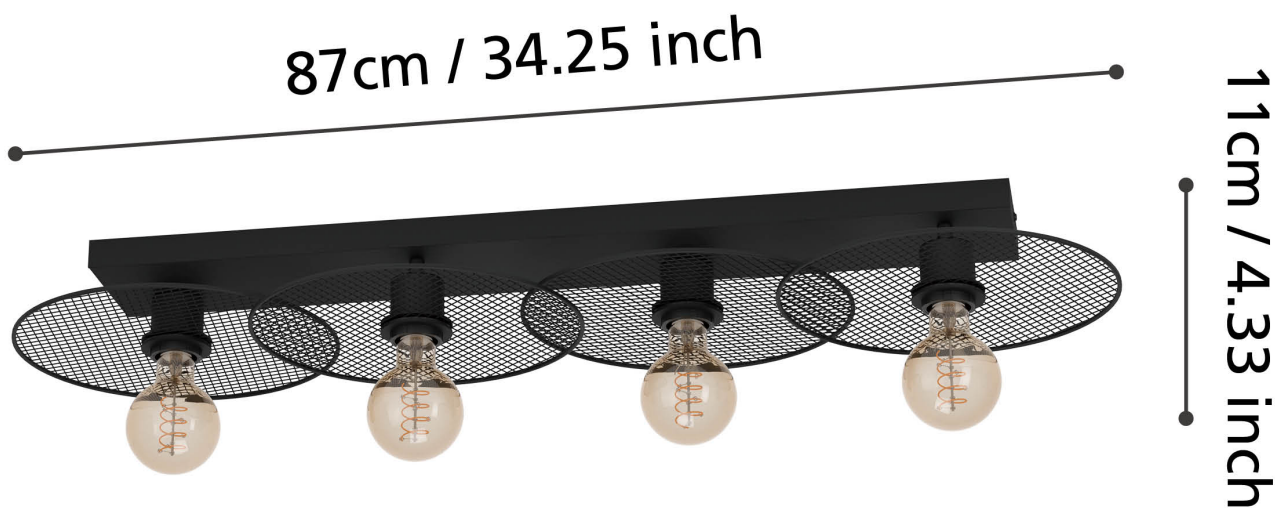

Eglo Lighting - Ikeston - 43729 - Black 4 Light Flush Ceiling Light

CONTACT