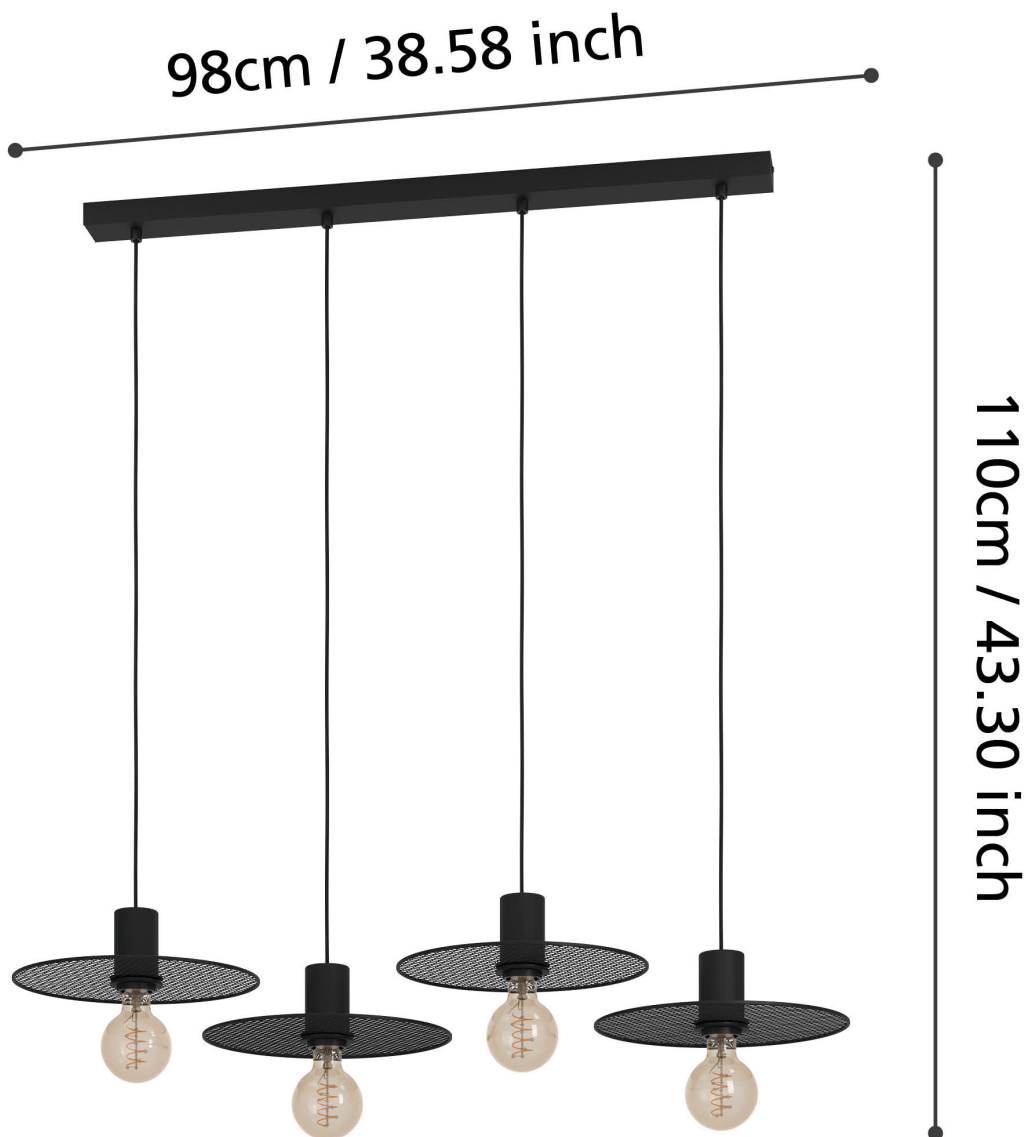

Eglo Lighting - Ikeston - 43732 - Black 4 Light Bar Ceiling Pendant Light

CONTACT