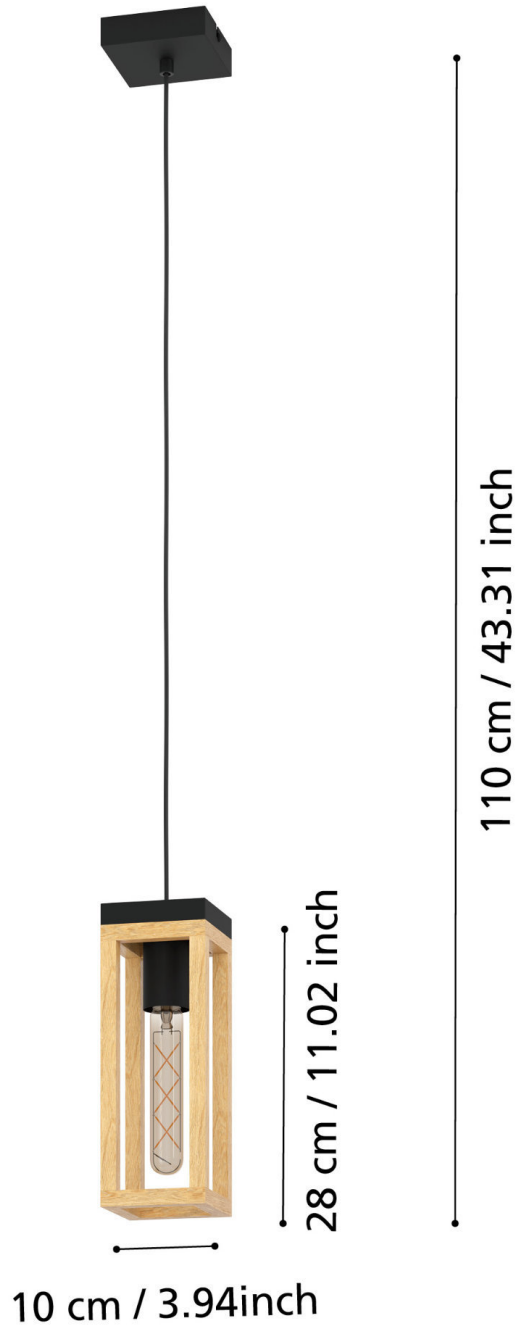

Eglo Lighting - Nafferton - 43743 - Black Wood Ceiling Pendant Light

CONTACT