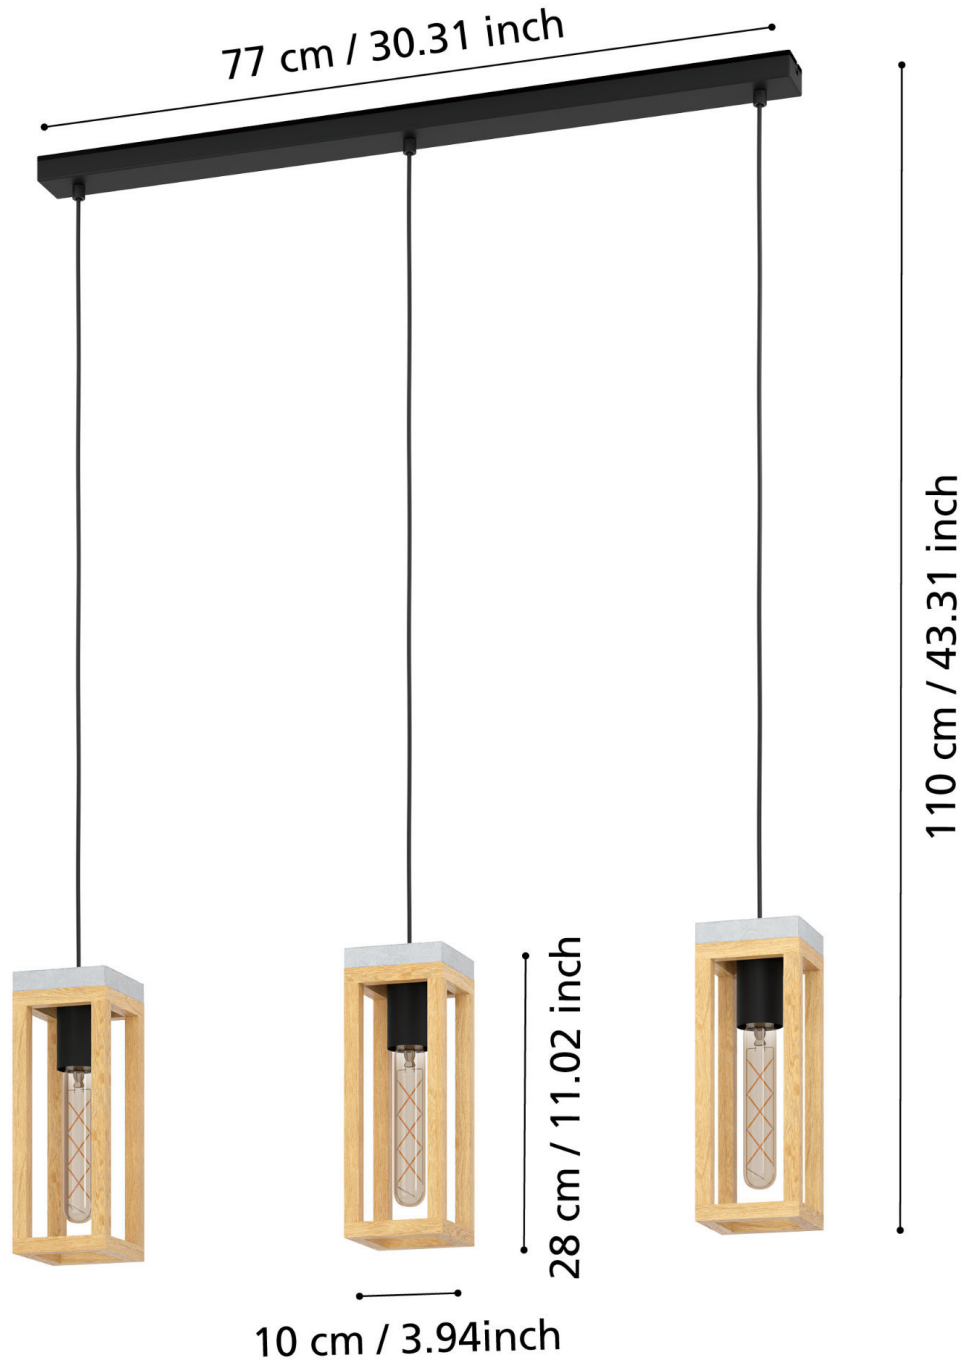

Eglo Lighting - Nafferton - 43744 - Black Wood 3 Light Bar Ceiling Pendant Light

CONTACT