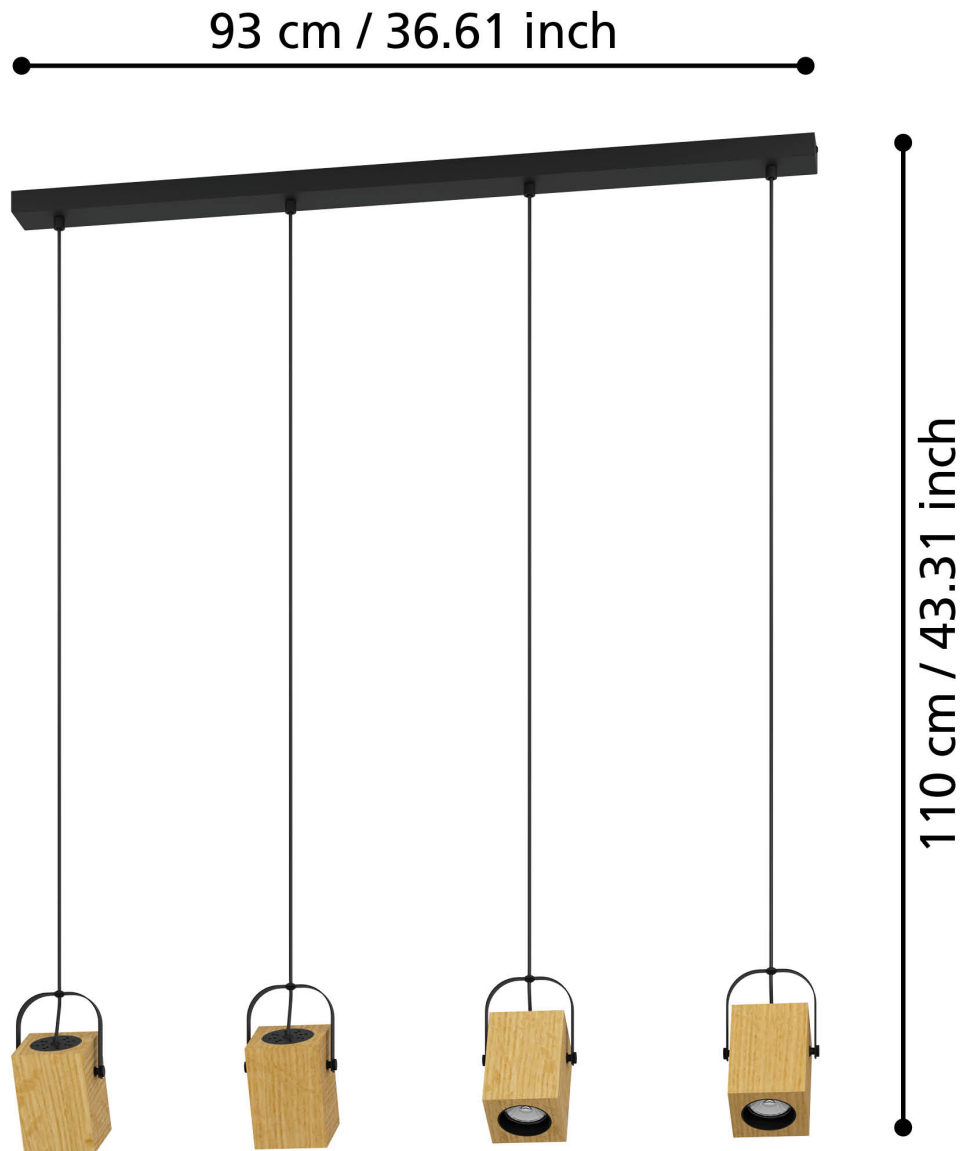

Eglo Lighting - Ayles - 43748 - LED Black Wood 4 Light Bar Ceiling Pendant Light

**CONTACT**