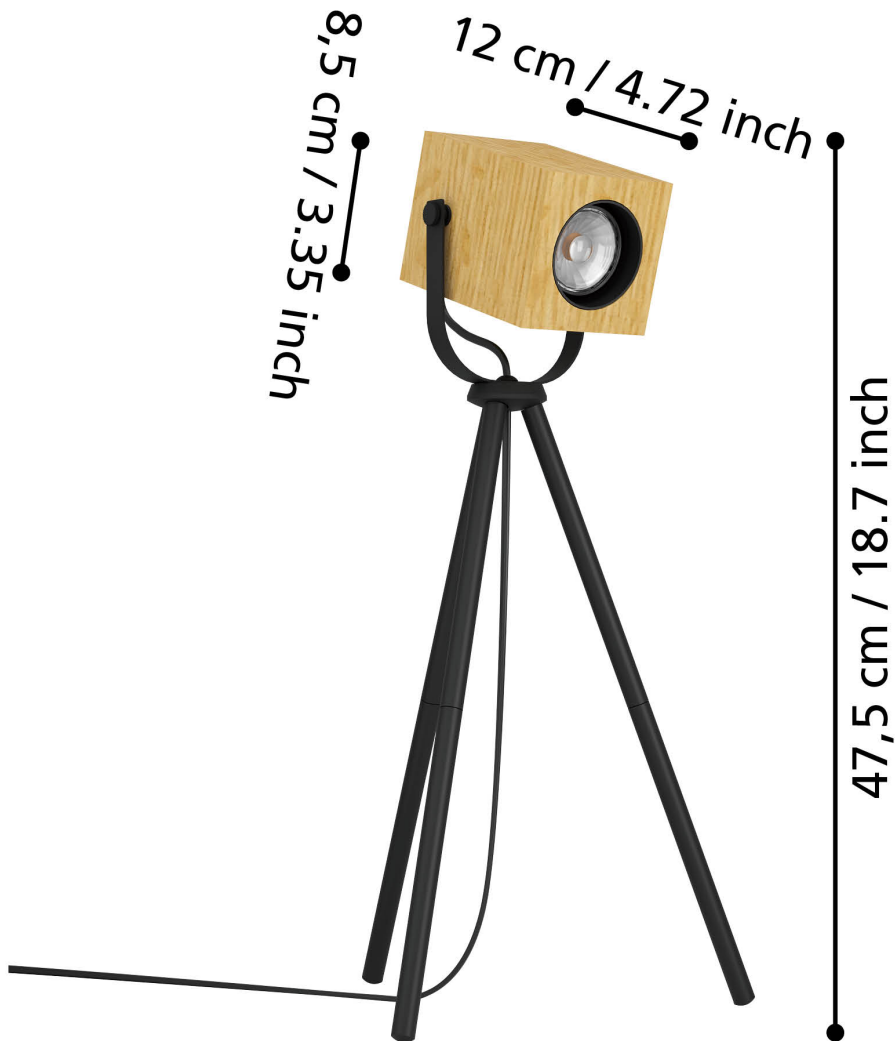

Eglo Lighting - Ayles - 43749 - LED Black Wood Task Table Lamp

CONTACT