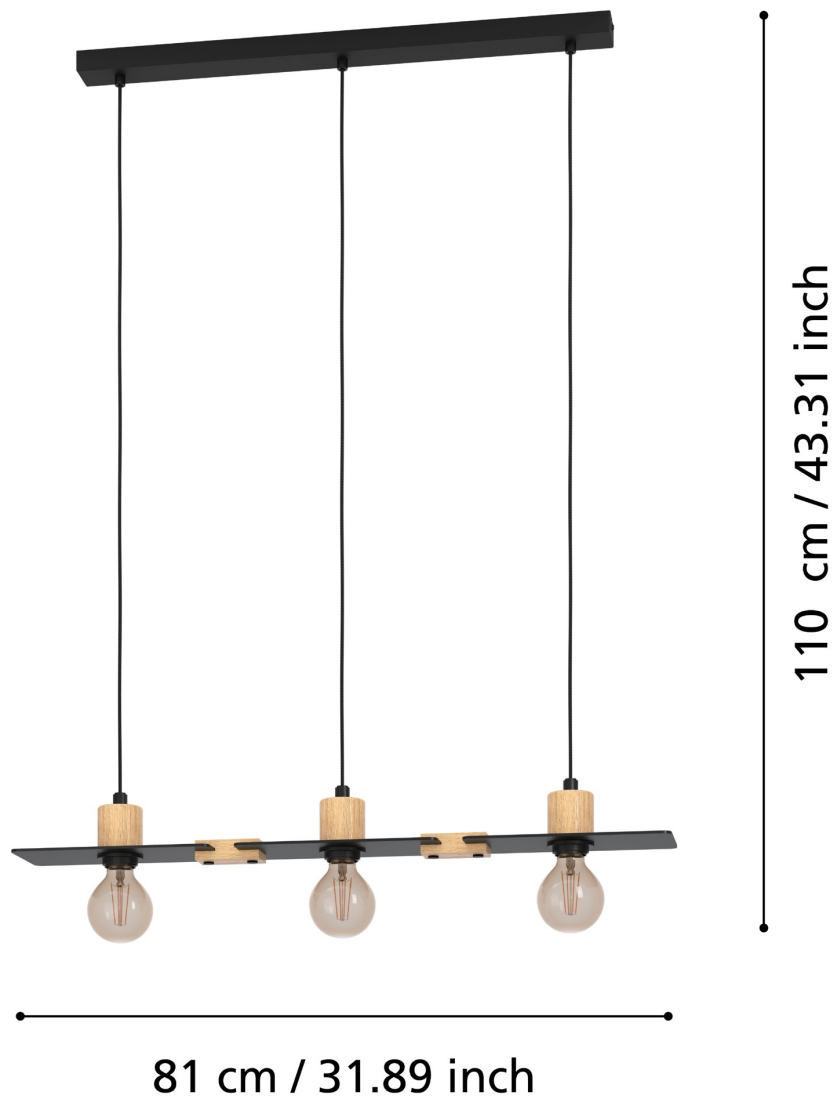

Eglo Lighting - Bramerton - 43752 - Black Wood 3 Light Bar Ceiling Pendant Light

CONTACT