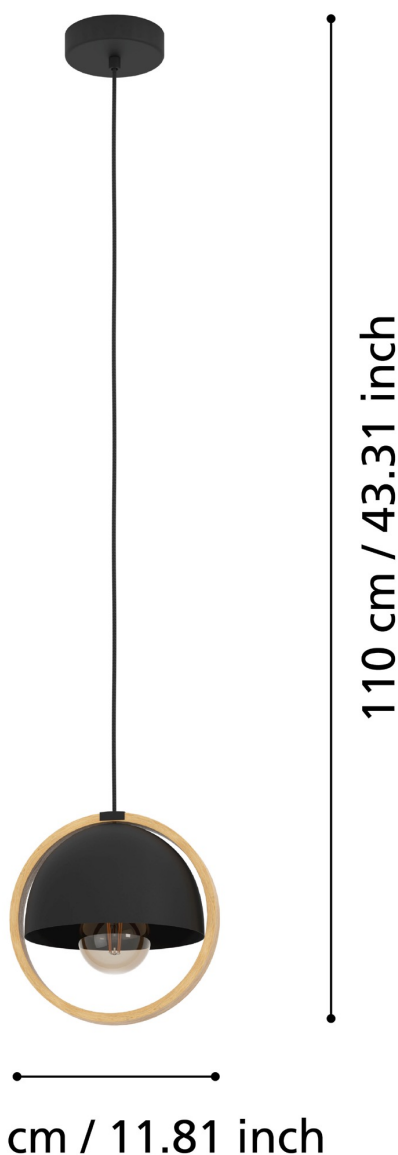

Eglo Lighting - Callow - 43755 - Black Wood Ceiling Pendant Light

CONTACT