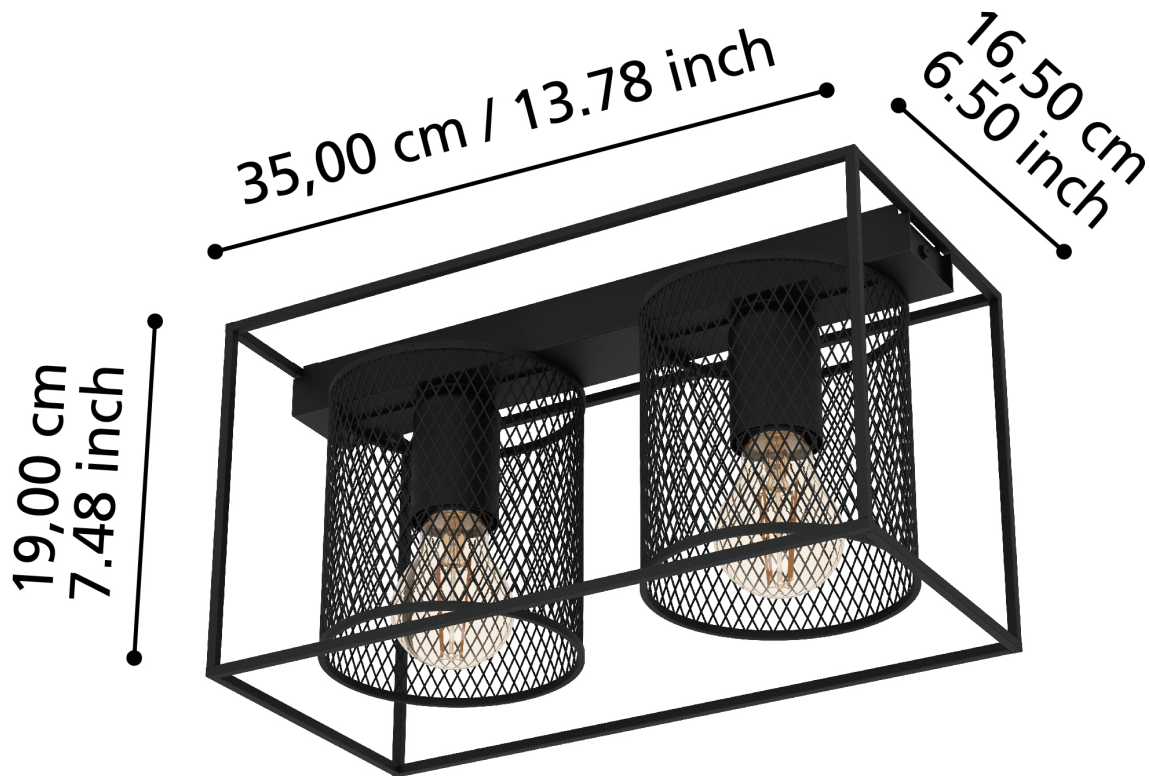

Eglo Lighting - Catterick - 43772 - Black 2 Light Flush Ceiling Light

**CONTACT**