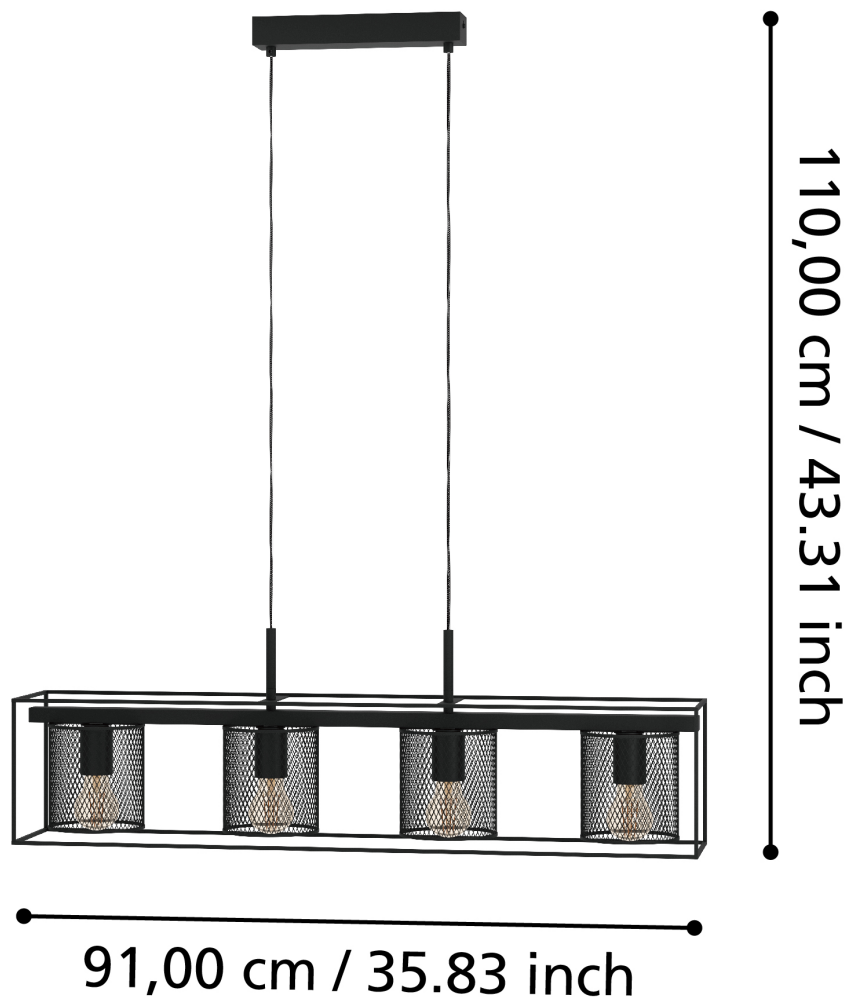

Eglo Lighting - Catterick - 43773 - Black 4 Light Bar Ceiling Pendant Light

CONTACT