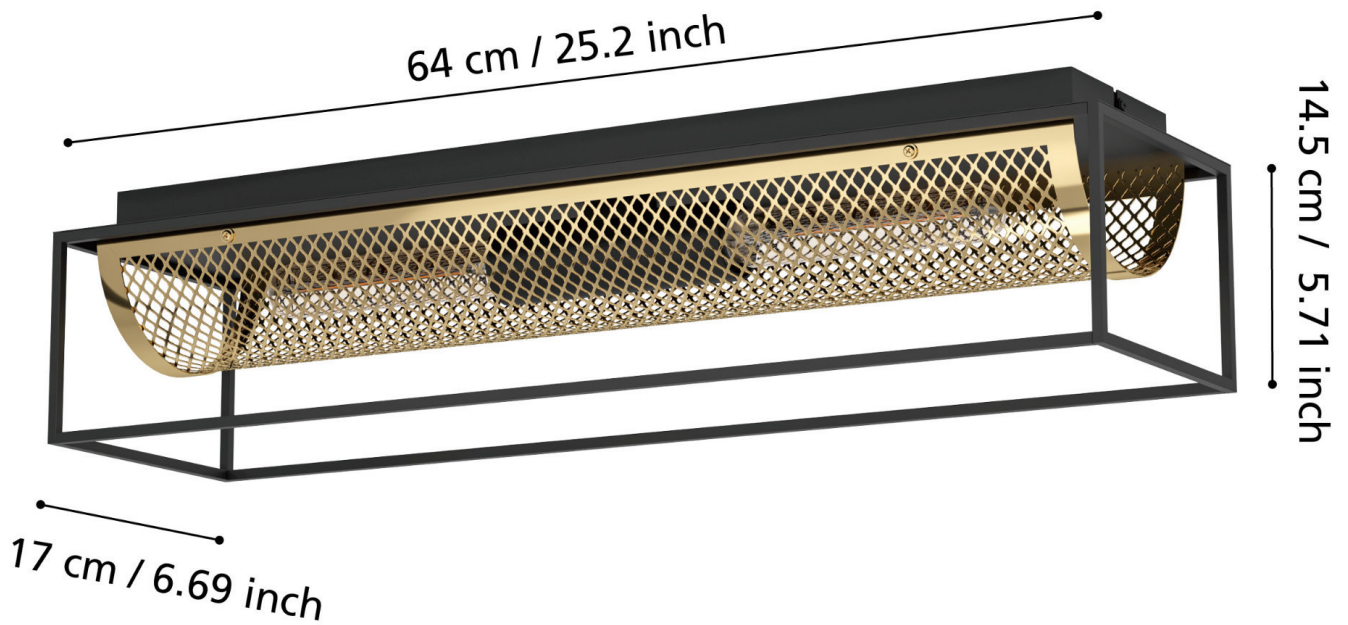

Eglo Lighting - Nohales - 43787 - Black Brass 2 Light Flush Ceiling Light

**CONTACT**