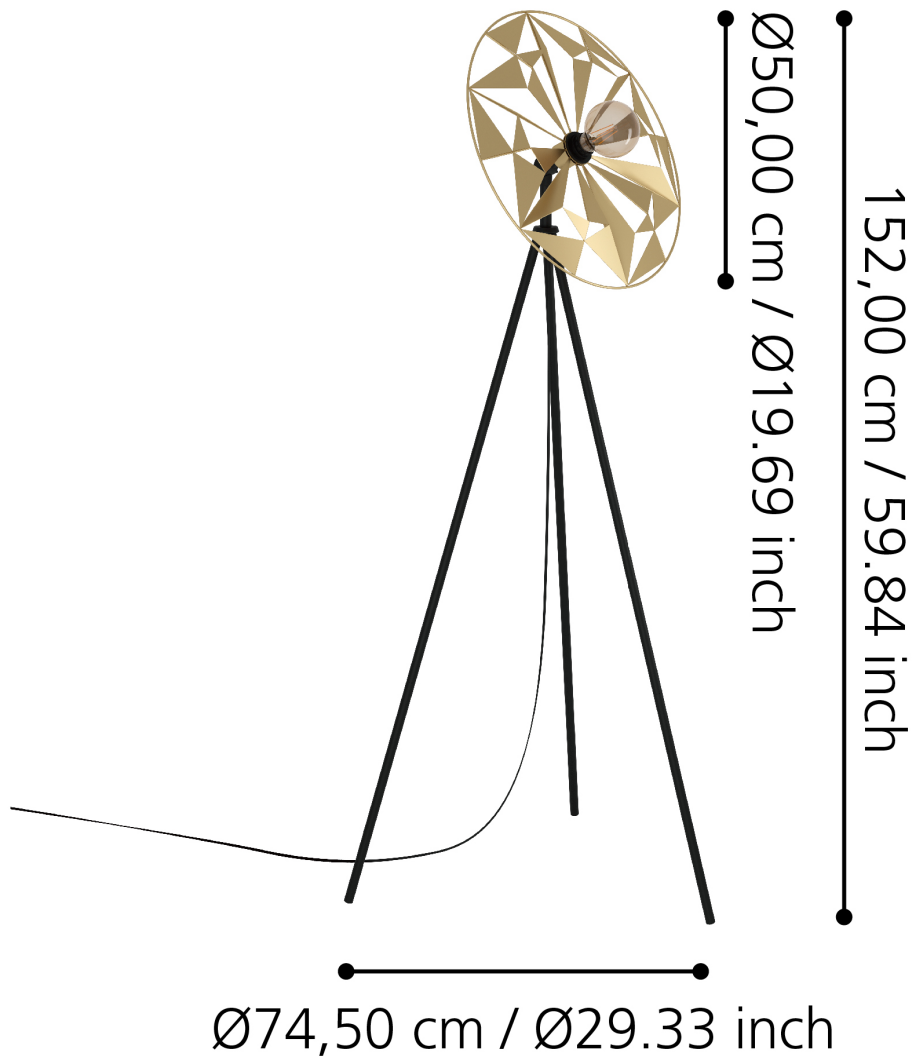

Eglo Lighting - Castanuelo - 43809 - Black Gold Tripod Floor Lamp

CONTACT