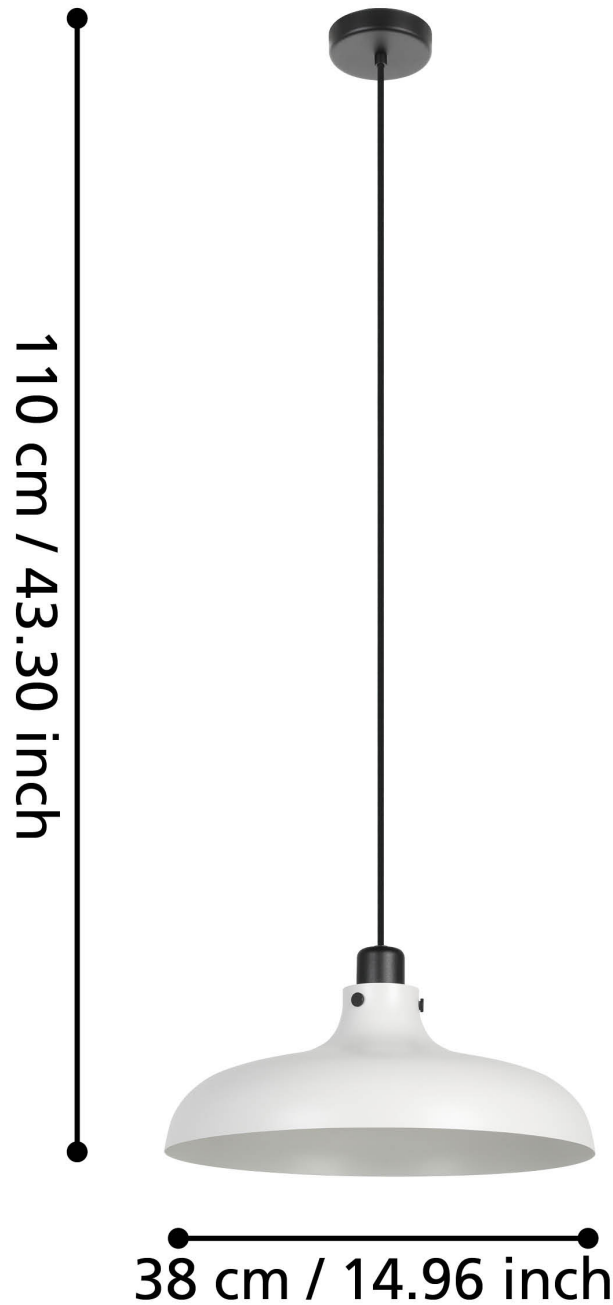

Eglo Lighting - Matlock - 43825 - Grey Black Ceiling Pendant Light

CONTACT