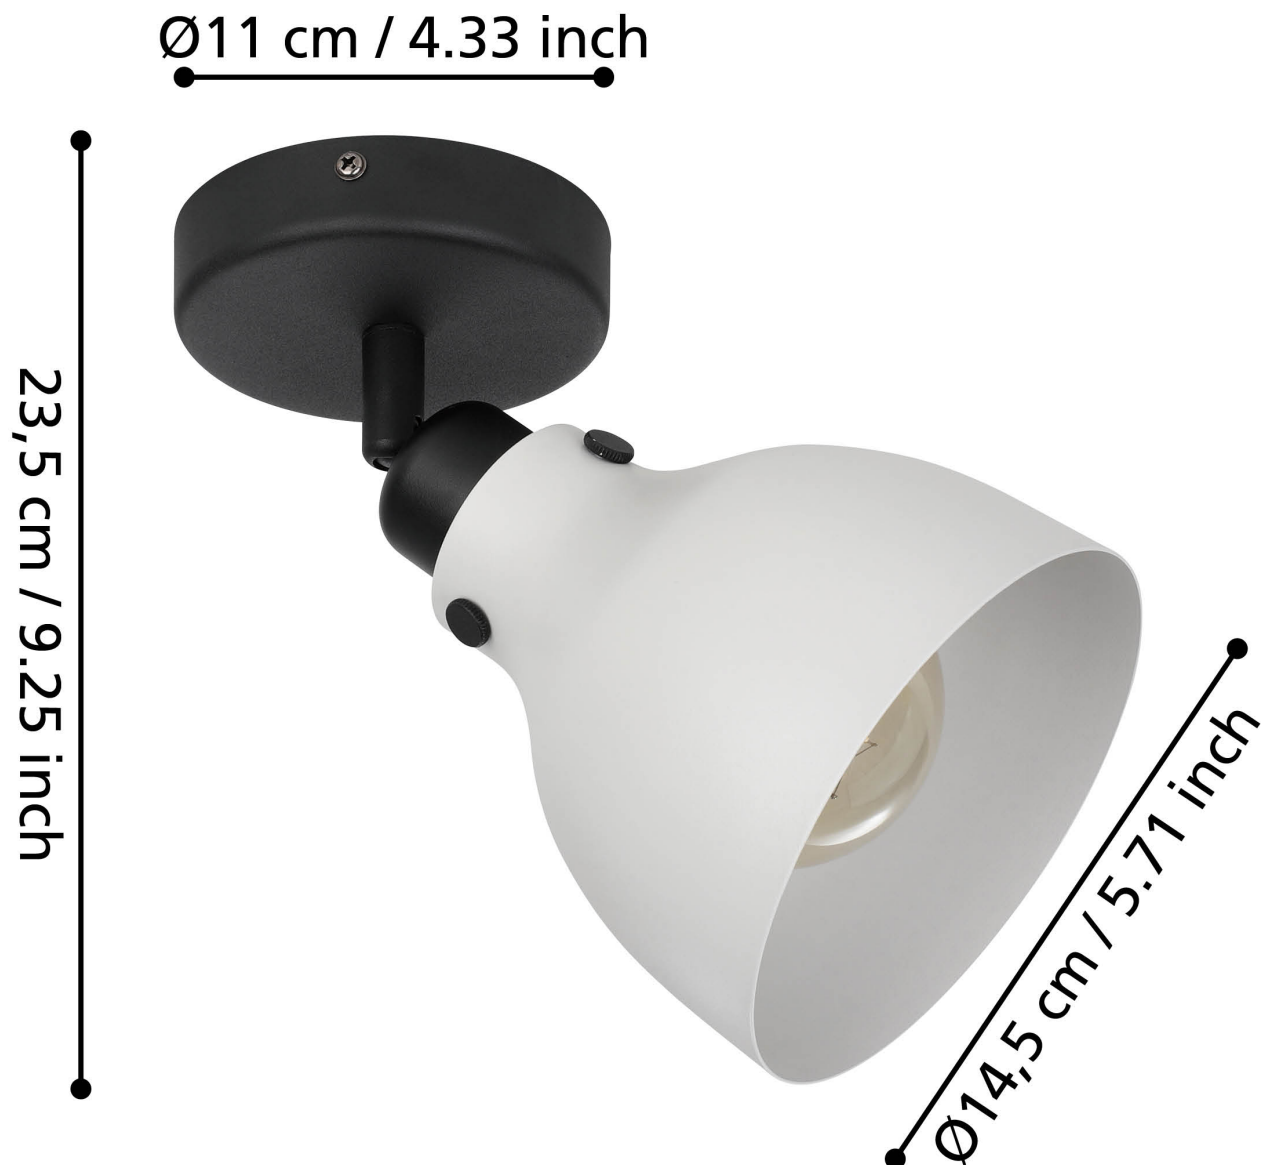

Eglo Lighting - Matlock - 43827 - Grey Black Spotlight

CONTACT