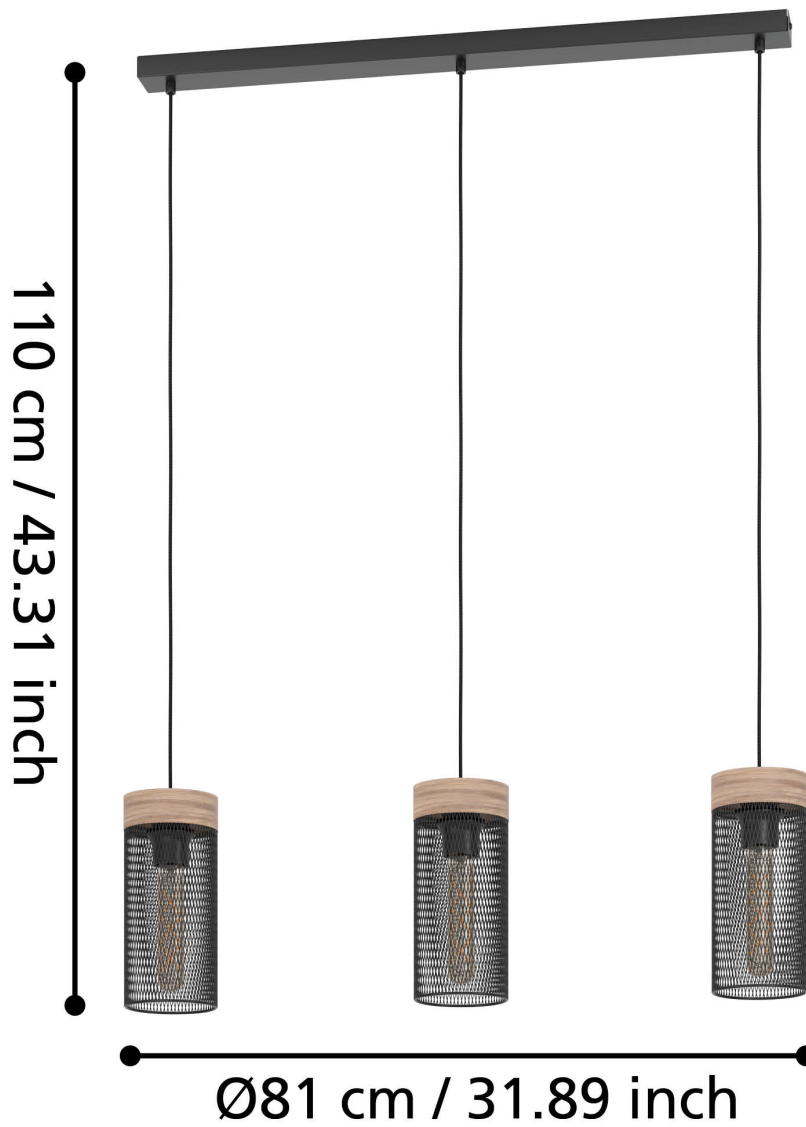

Eglo Lighting - Kilnsdale - 43834 - Black Wood 3 Light Bar Ceiling Pendant Light

CONTACT