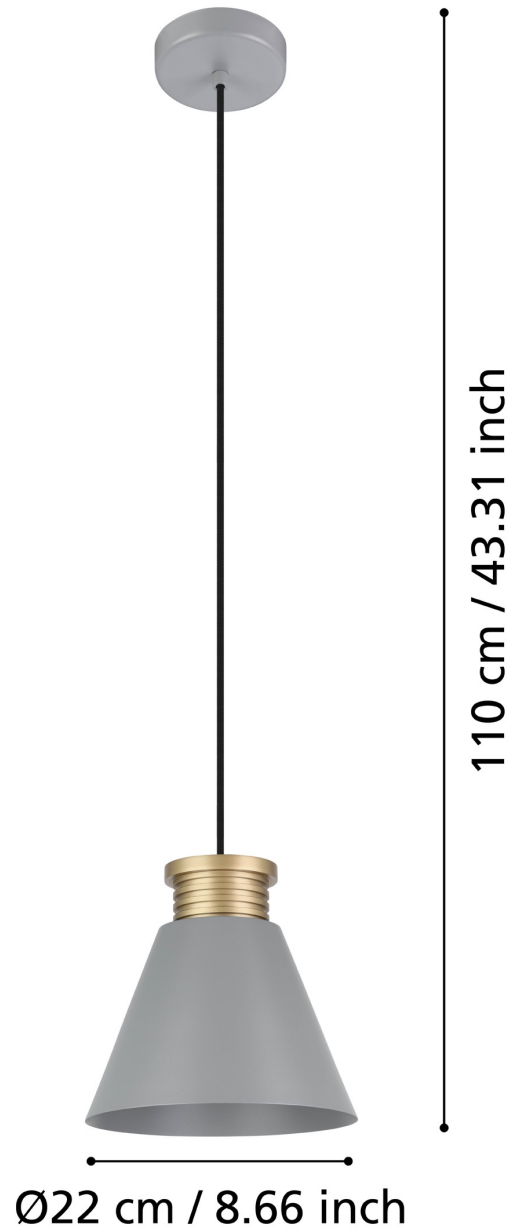

Eglo Lighting - Twicken - 43838 - Grey Gold Ceiling Pendant Light

CONTACT