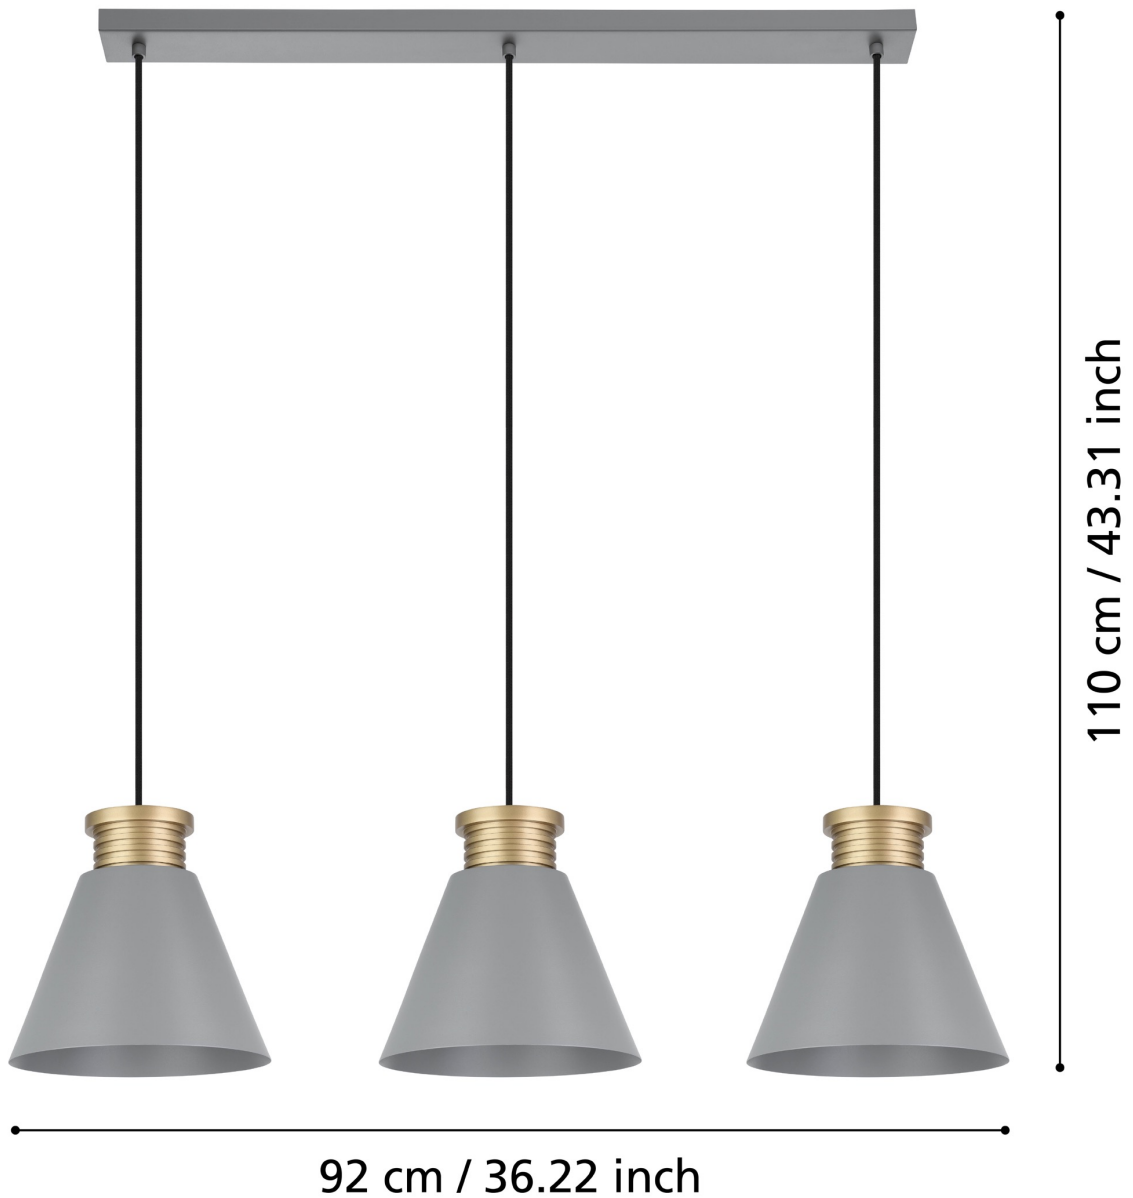

Eglo Lighting - Twicken - 43839 - Grey Gold 3 Light Bar Ceiling Pendant Light

CONTACT