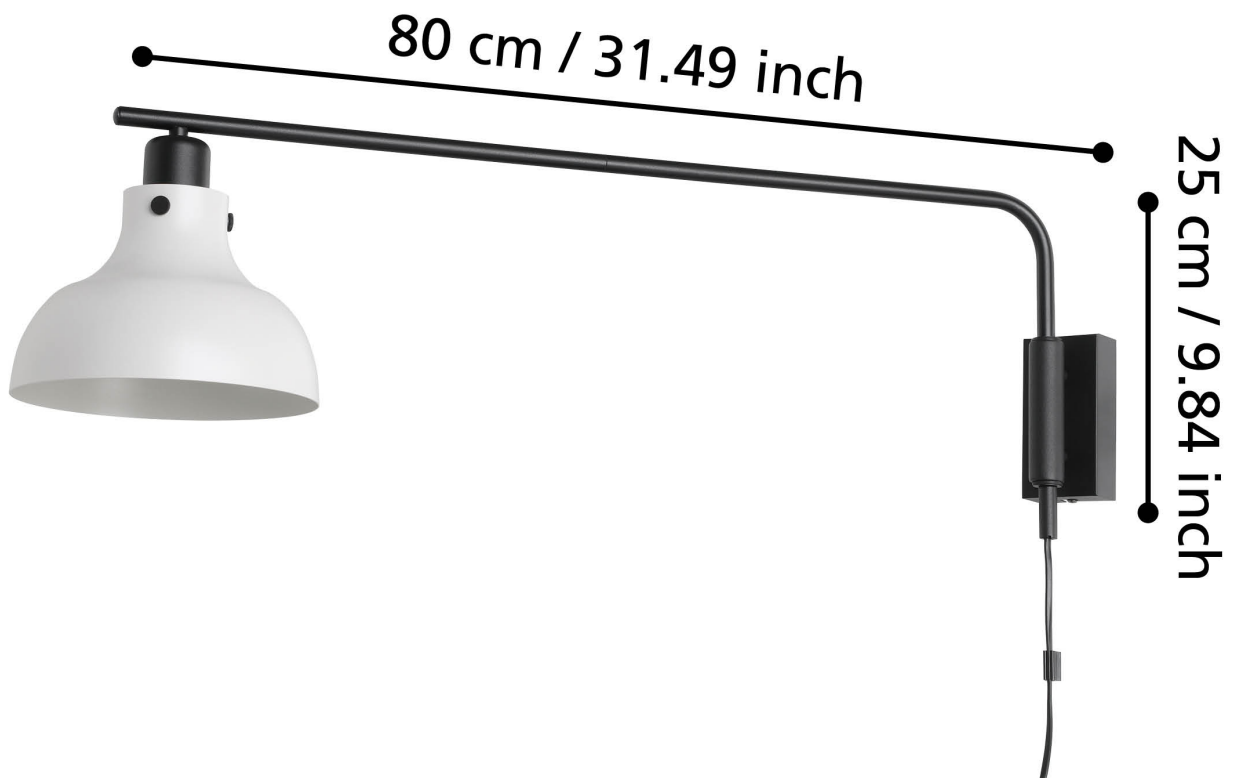

Eglo Lighting - Matlock - 43843 - Grey Black Plug In Reading Wall Light

**CONTACT**