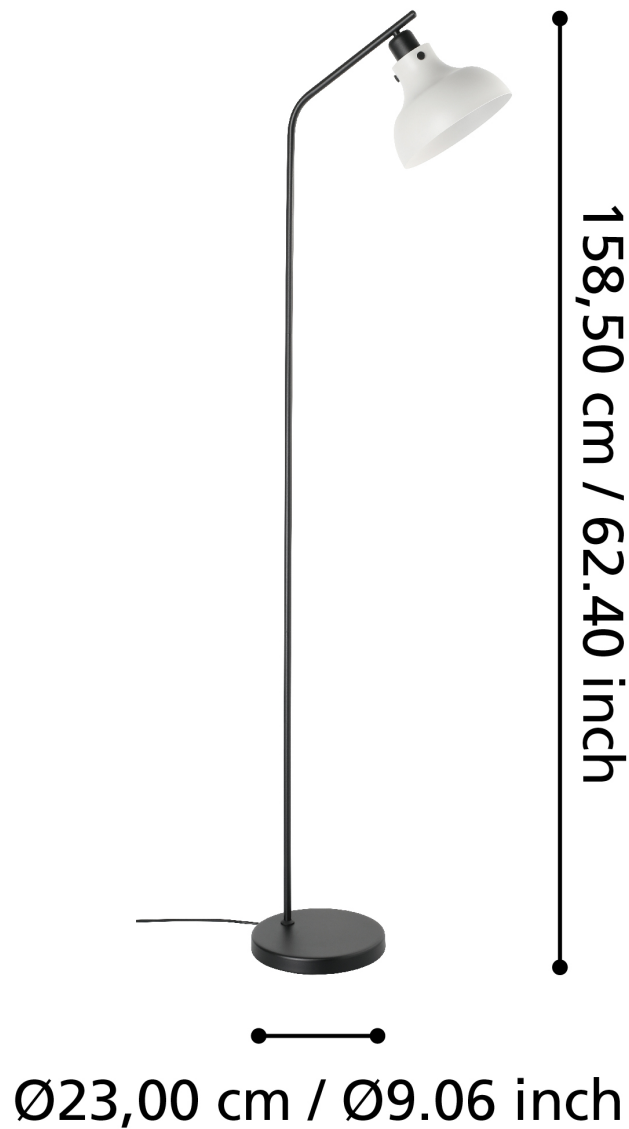

Eglo Lighting - Matlock - 43844 - Grey Black Floor Reading Lamp

CONTACT