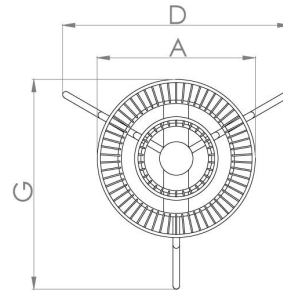

Eglo Lighting - Hykeham - 43855 - Black Natural Wood Tripod Floor Lamp

43855

FRONT

TOP

SIDE

	Millimeters	inches
A	Ø380	14.96
B	Ø200	7.87
C	Ø280	11.02
D	546	21.5
E	1293	50.9
F	258	10.16
G	504	19.84

CONTACT