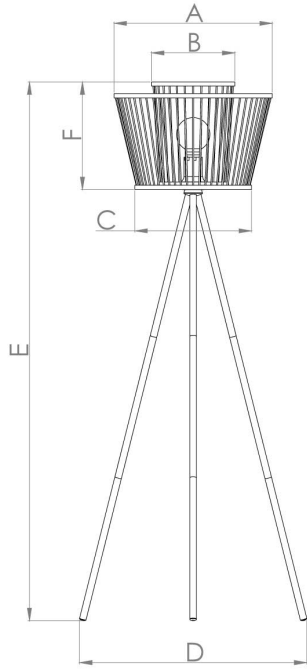

Eglo Lighting - Hykeham - 43855 - Black Natural Wood Tripod Floor Lamp

43855

FRONT

TOP

SIDE

	Millimeters	inches
A	Ø380	14.96
B	Ø200	7.87
C	Ø280	11.02
D	546	21.5
E	1293	50.9
F	258	10.16
G	504	19.84

CONTACT