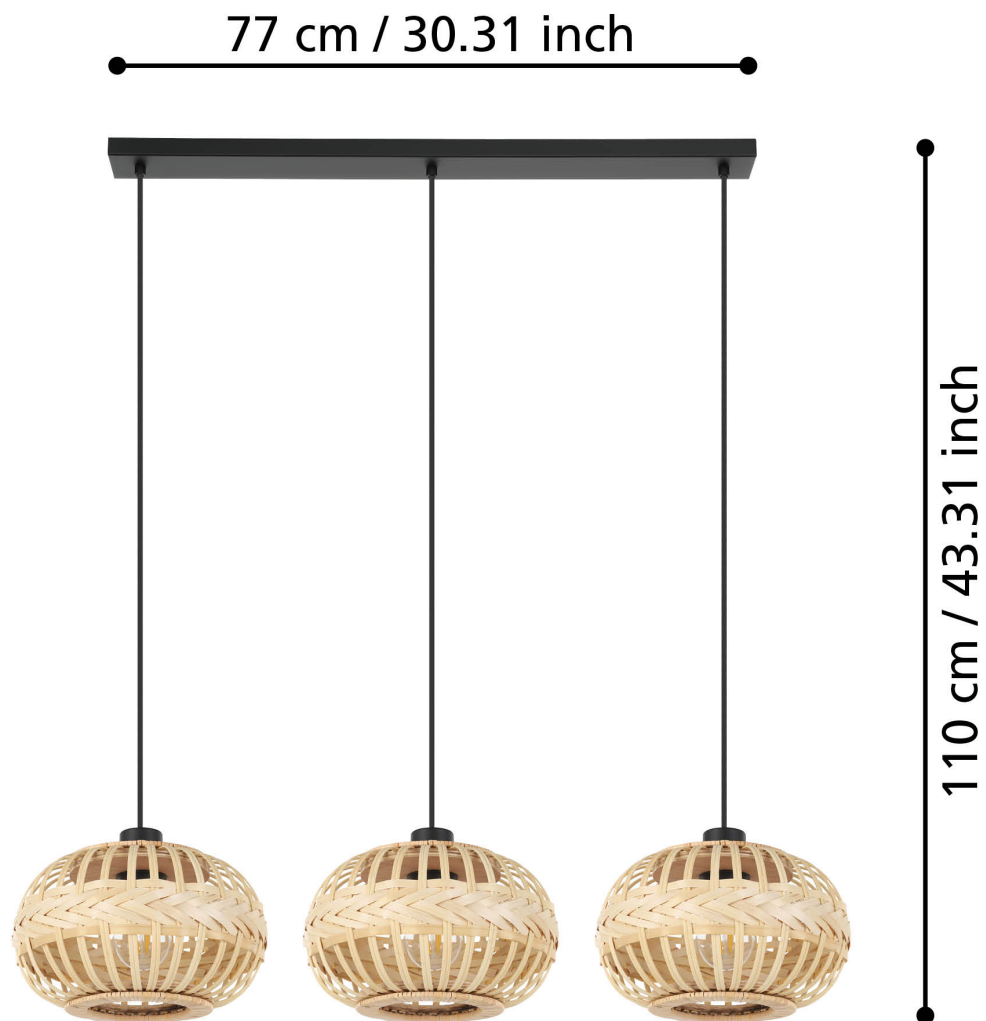

Eglo Lighting - Amsfield 1 - 43863 - Black Natural Wood 3 Light Bar Ceiling Pendant Light

**CONTACT**