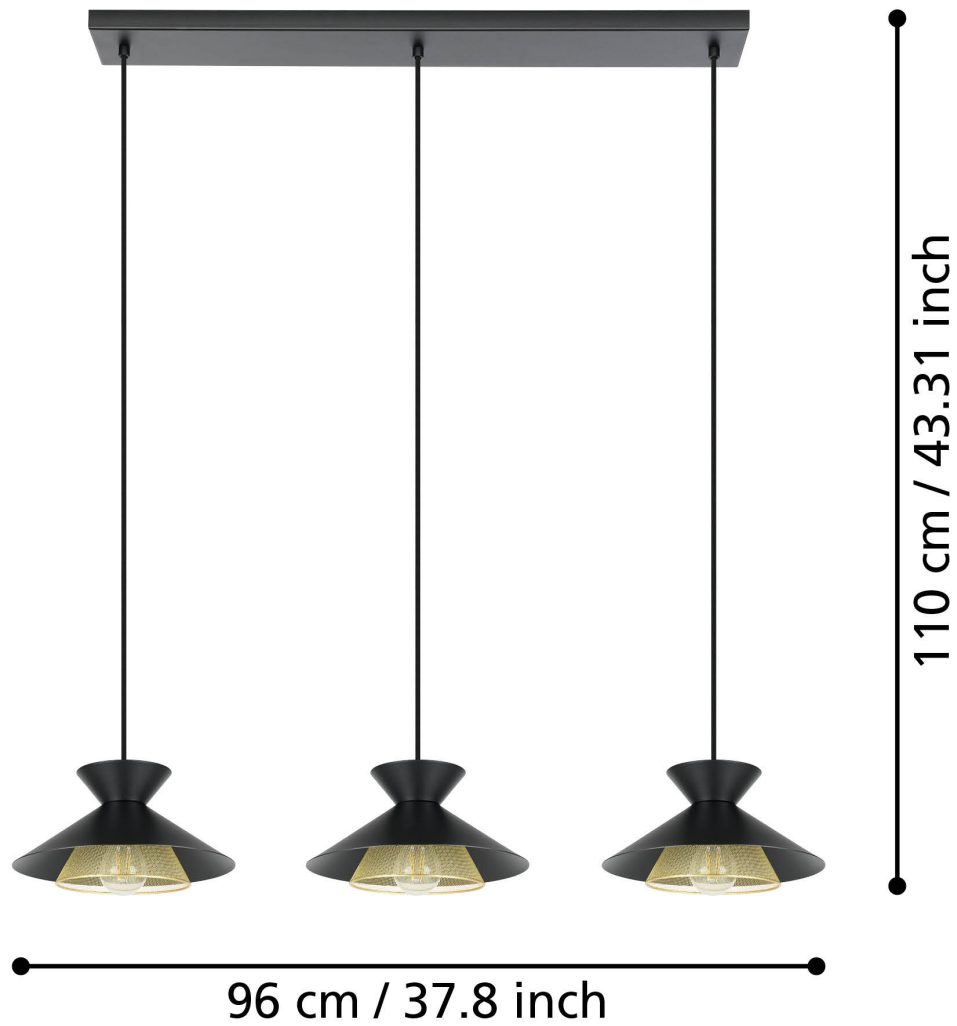

Eglo Lighting - Grizedale - 43886 - Black Brass 3 Light Bar Ceiling Pendant Light

CONTACT