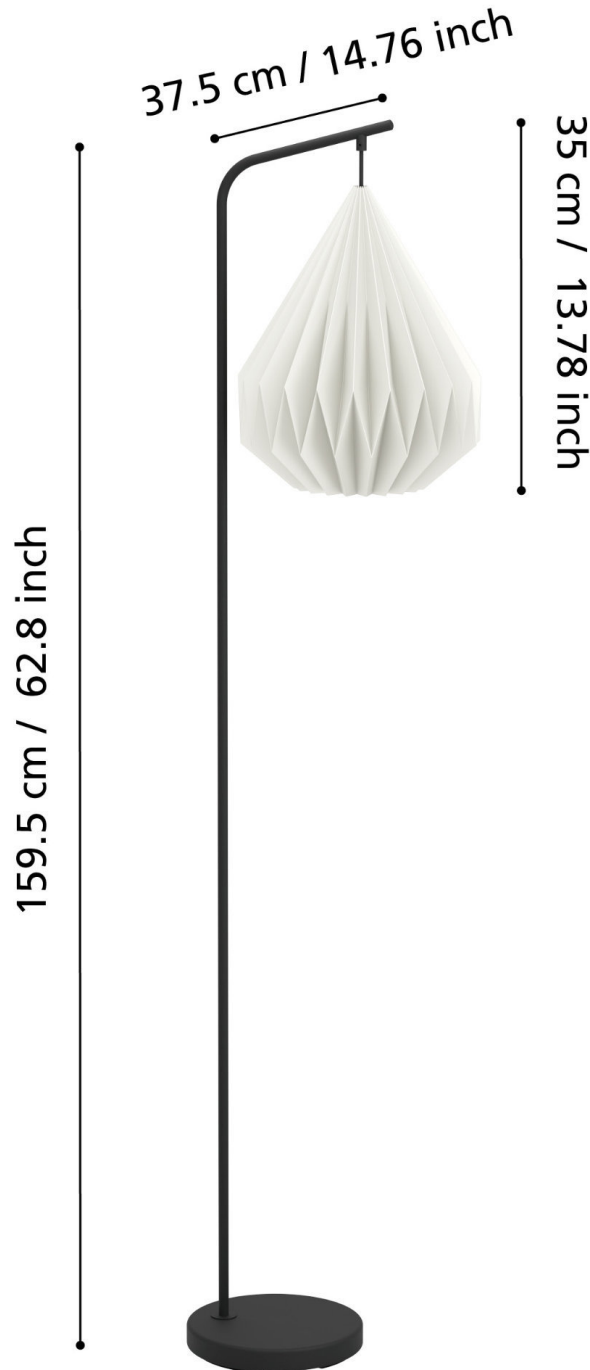

Eglo Lighting - Minting - 43895 - Black White Paper Floor Lamp

CONTACT