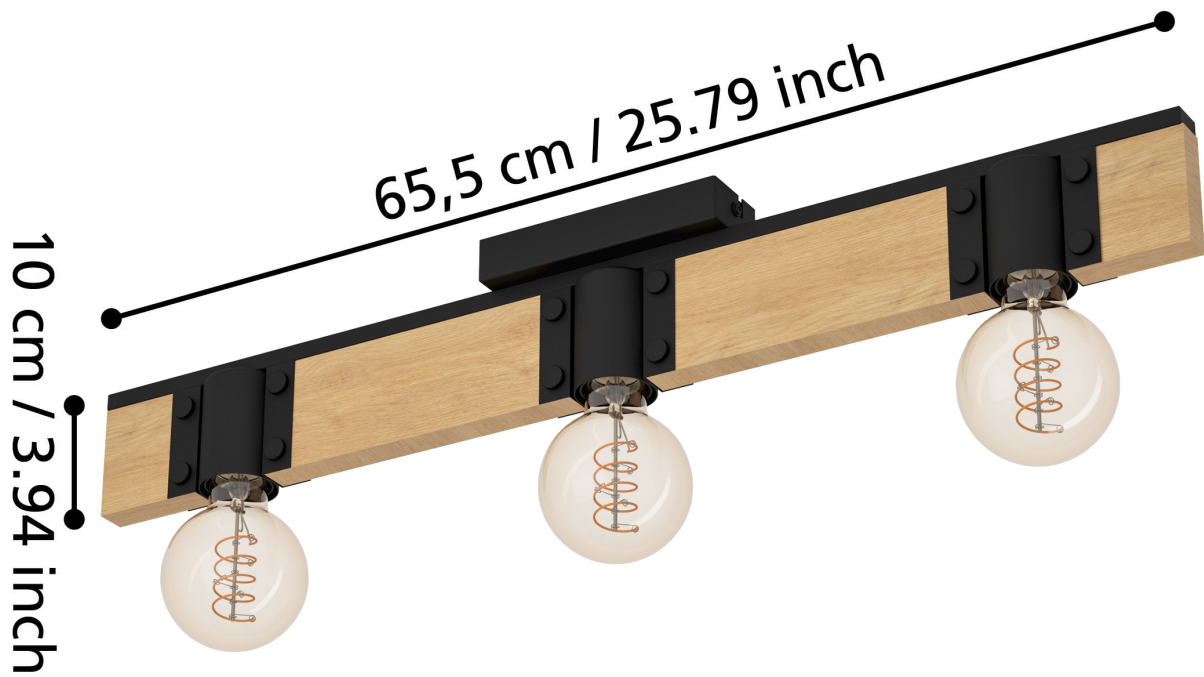

Eglo Lighting - Bailrigg - 43901 - Black Wood 3 Light Flush Ceiling Light

**CONTACT**