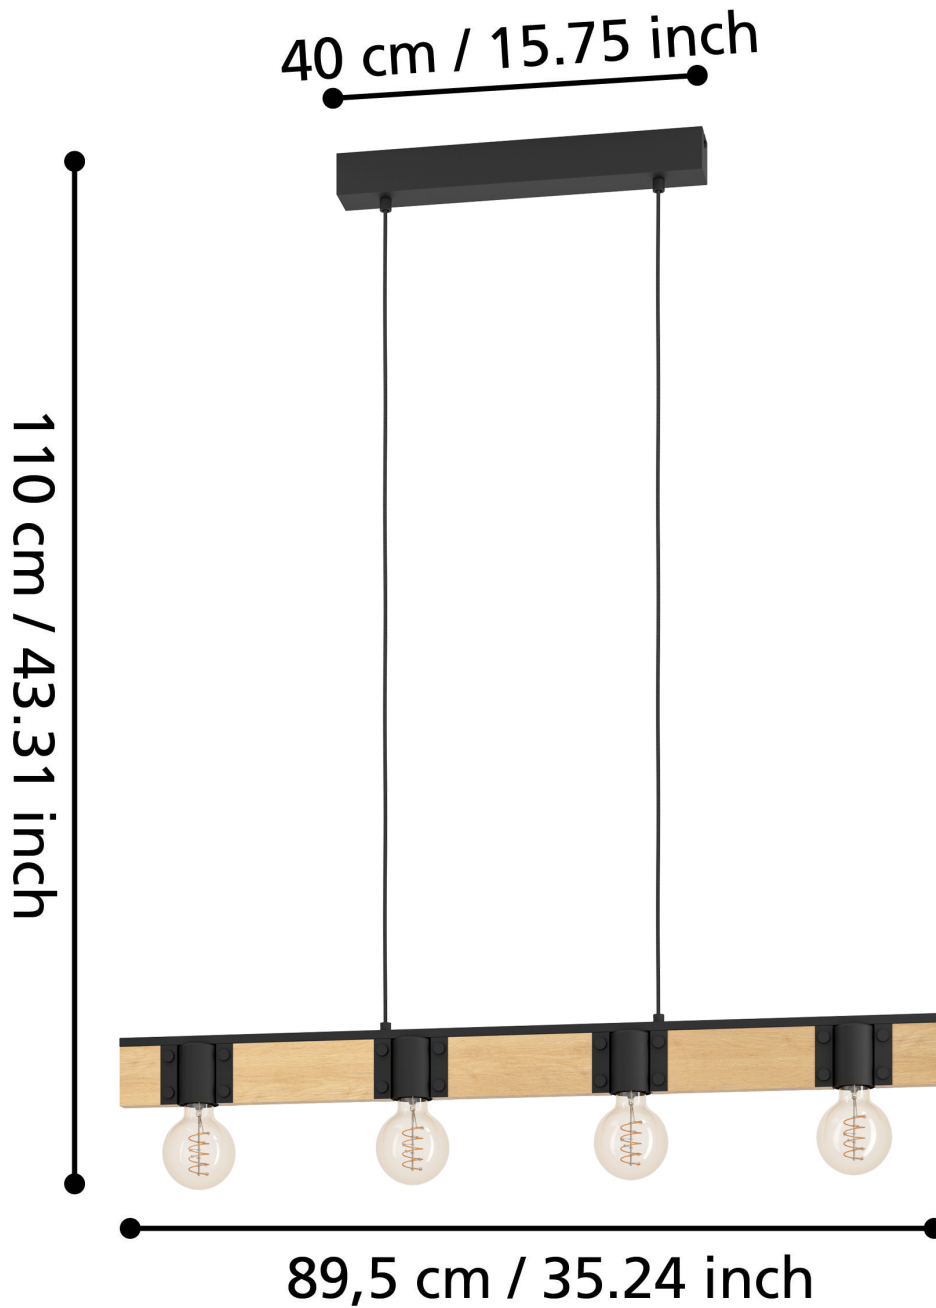

Eglo Lighting - Bailrigg - 43902 - Black Wood 4 Light Bar Ceiling Pendant Light

CONTACT