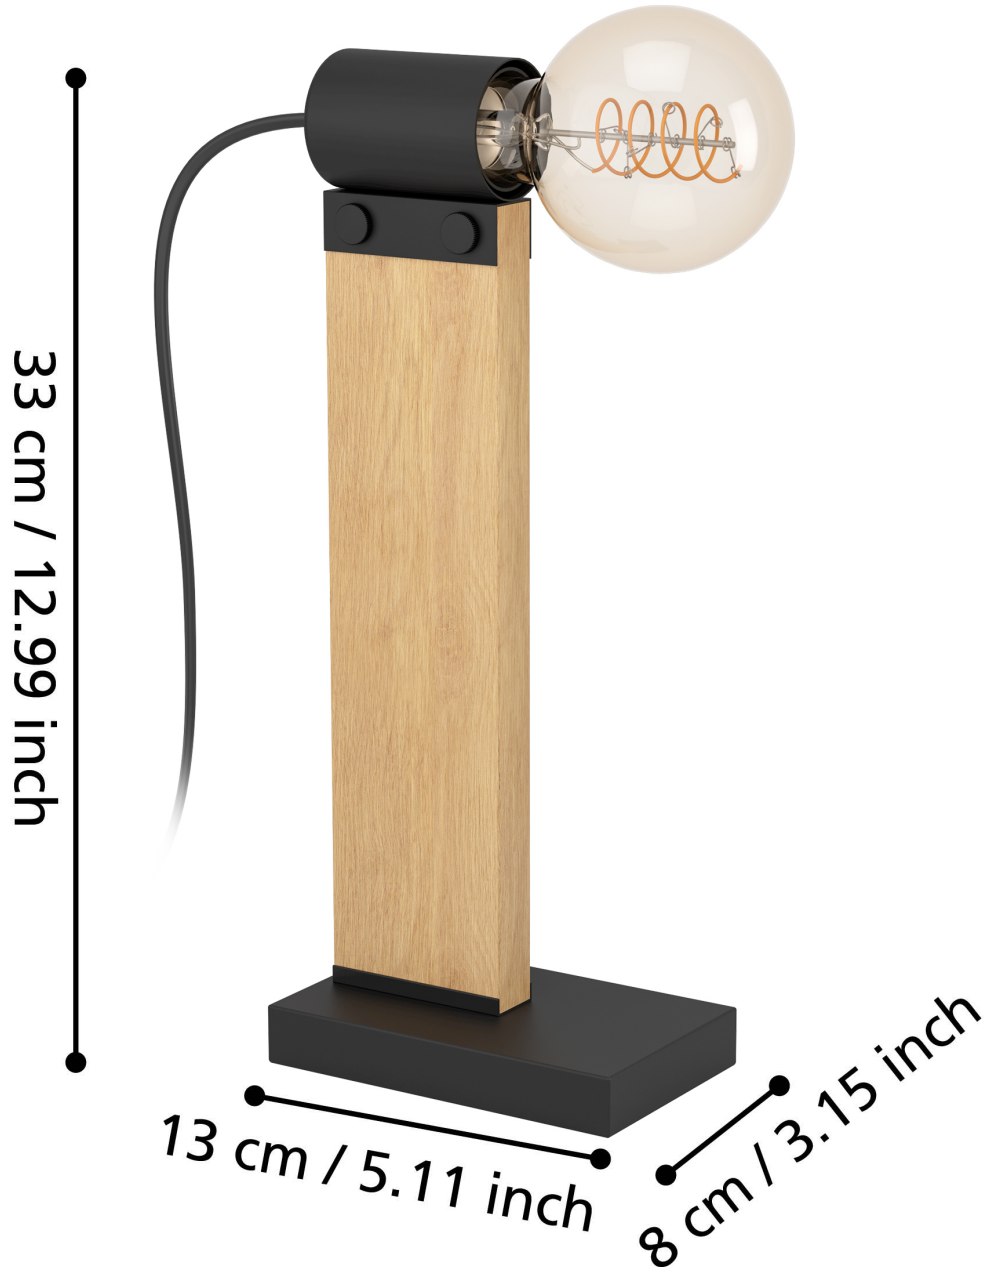

Eglo Lighting - Bailrigg - 43904 - Black Wood Table Lamp

CONTACT