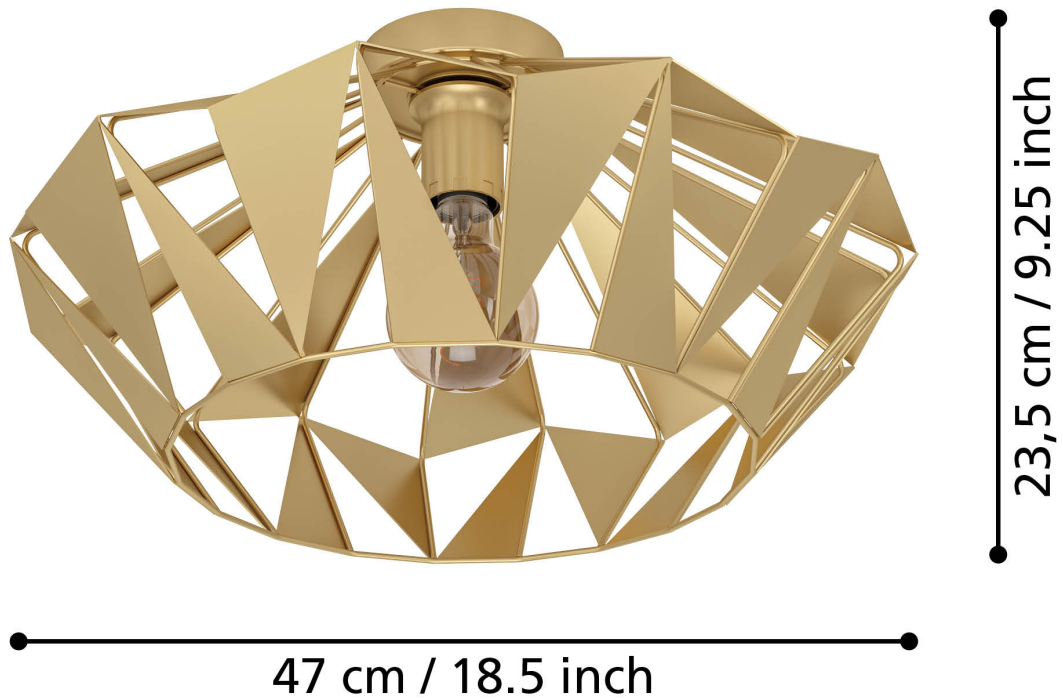

Eglo Lighting - Carlton - 43908 - Gold Flush Ceiling Light

CONTACT